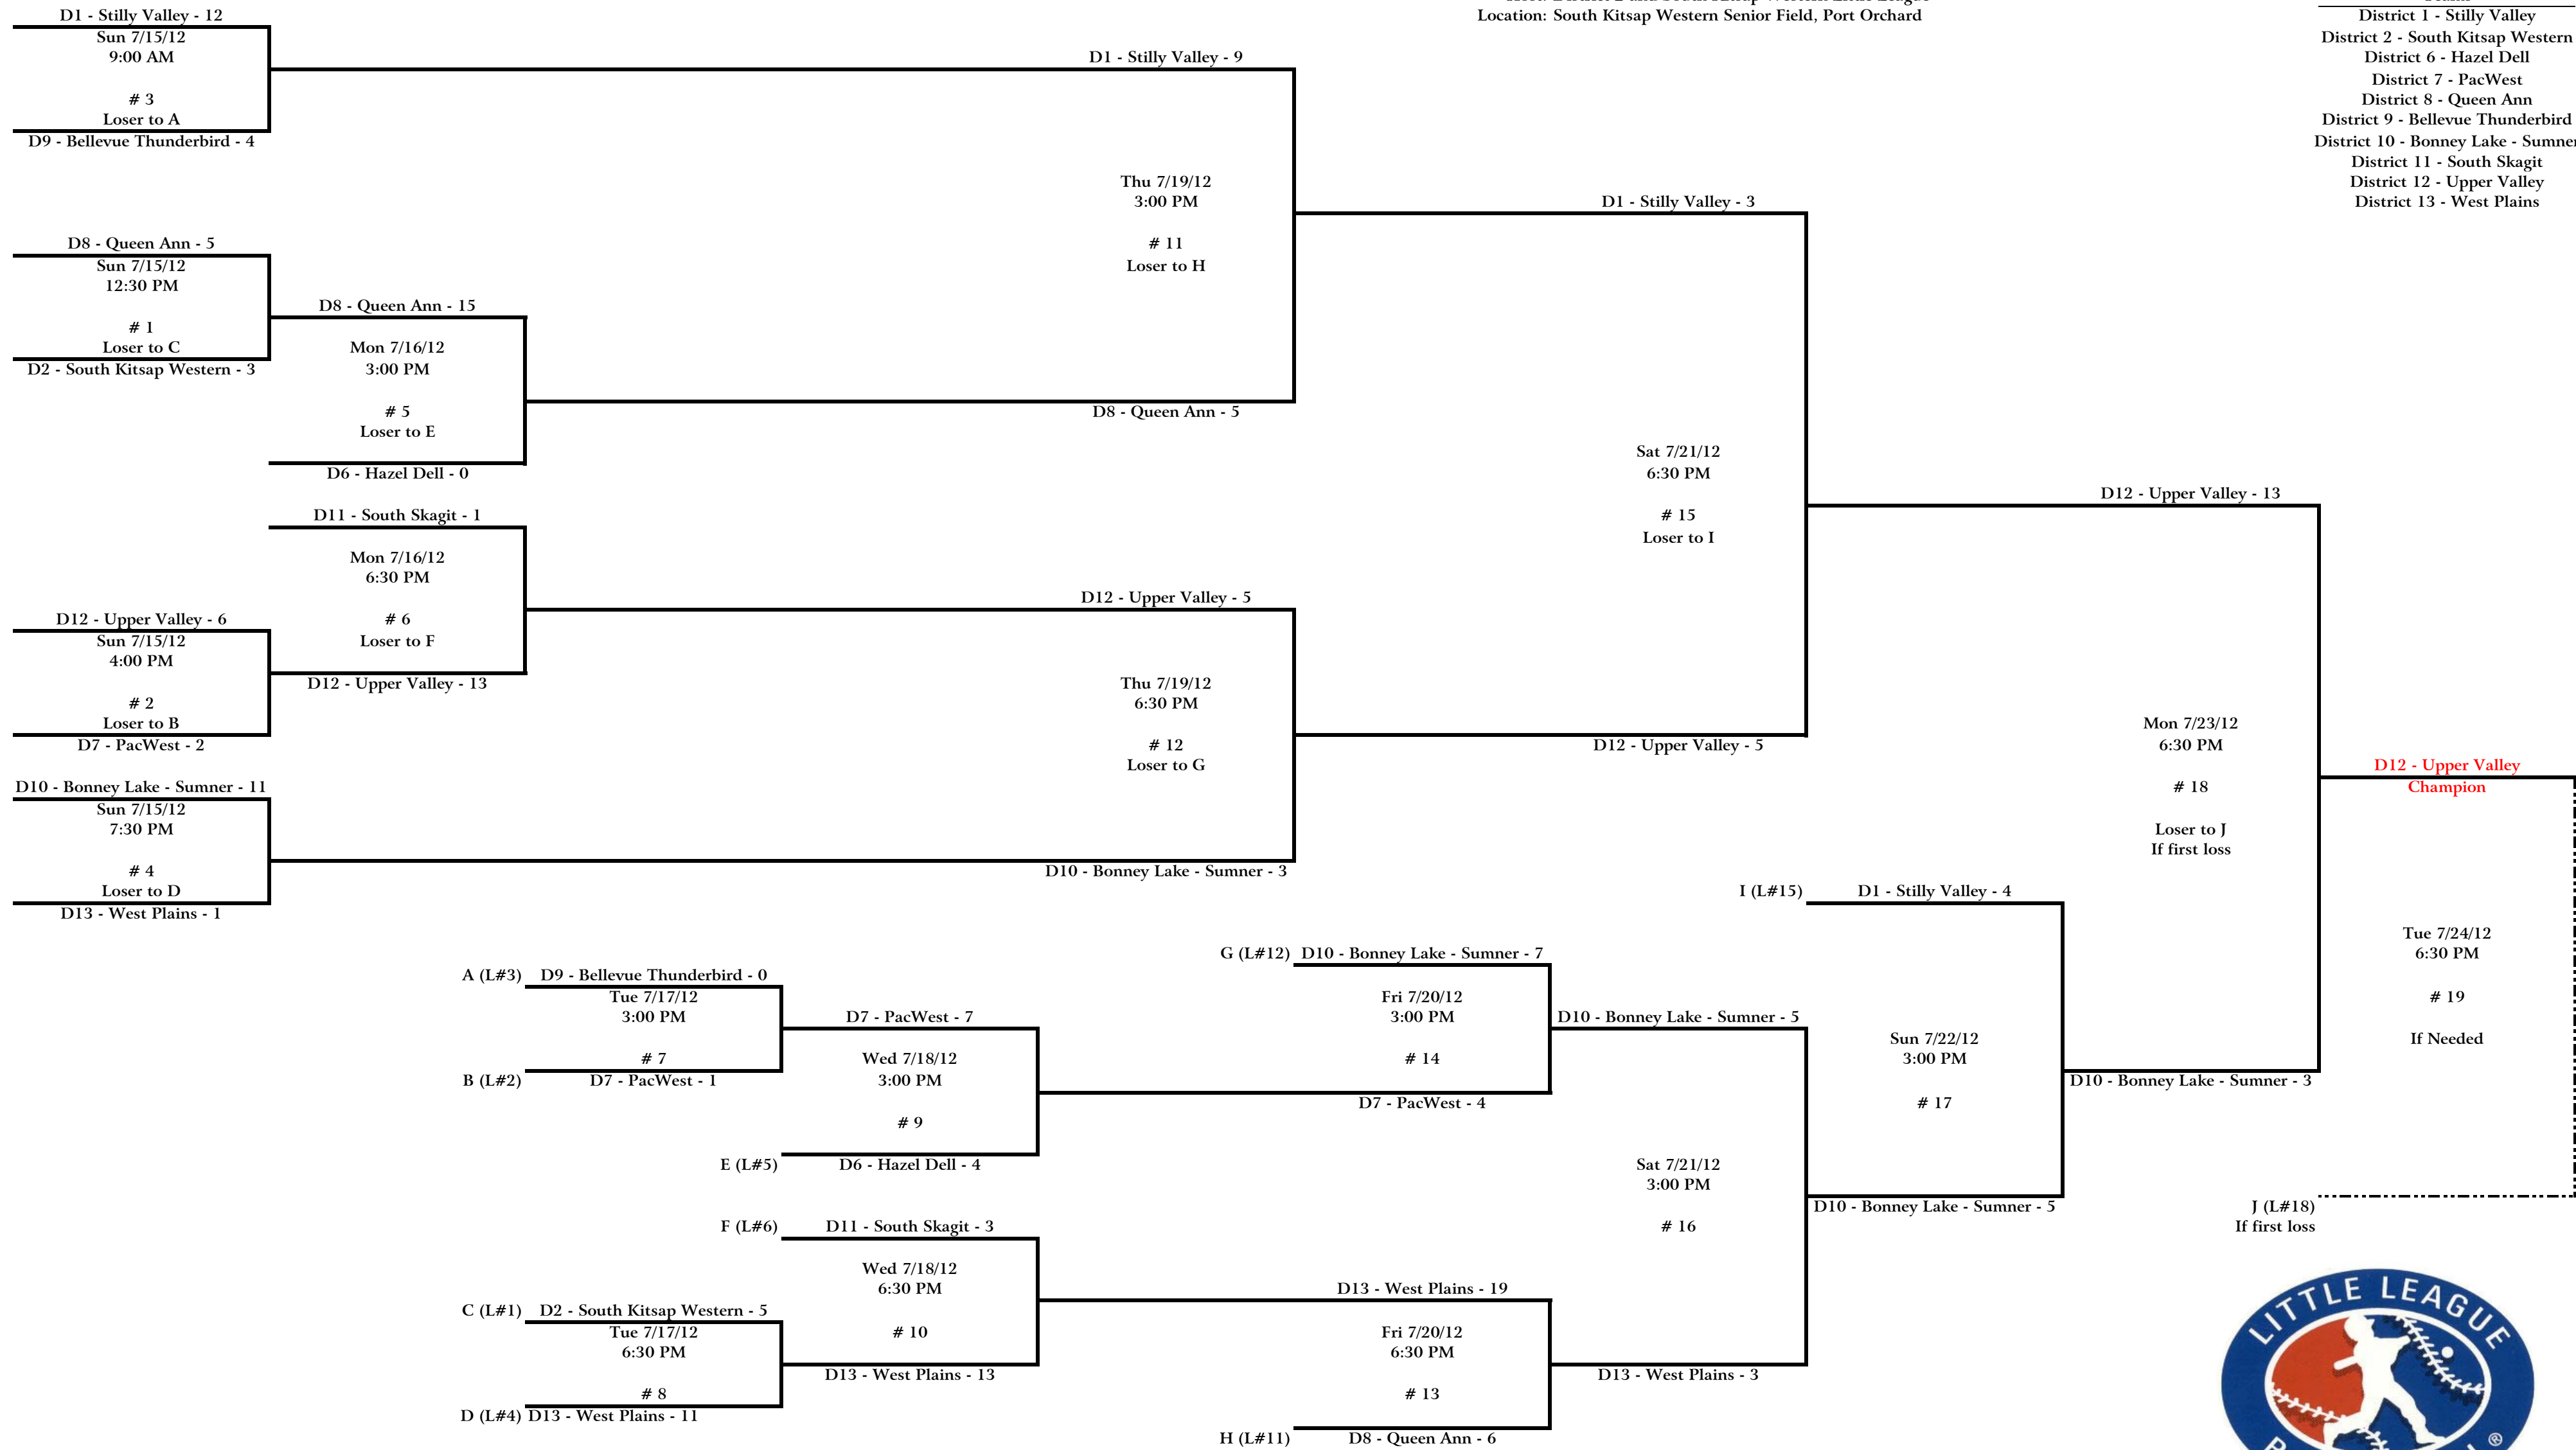

Host: District 2 and South Kitsap Western Little League  
Location: South Kitsap Western Senior Field, Port Orchard

- Teams
- District 1 - Stilly Valley
  - District 2 - South Kitsap Western
  - District 6 - Hazel Dell
  - District 7 - PacWest
  - District 8 - Queen Ann
  - District 9 - Bellevue Thunderbird
  - District 10 - Bonney Lake - Sumner
  - District 11 - South Skagit
  - District 12 - Upper Valley
  - District 13 - West Plains