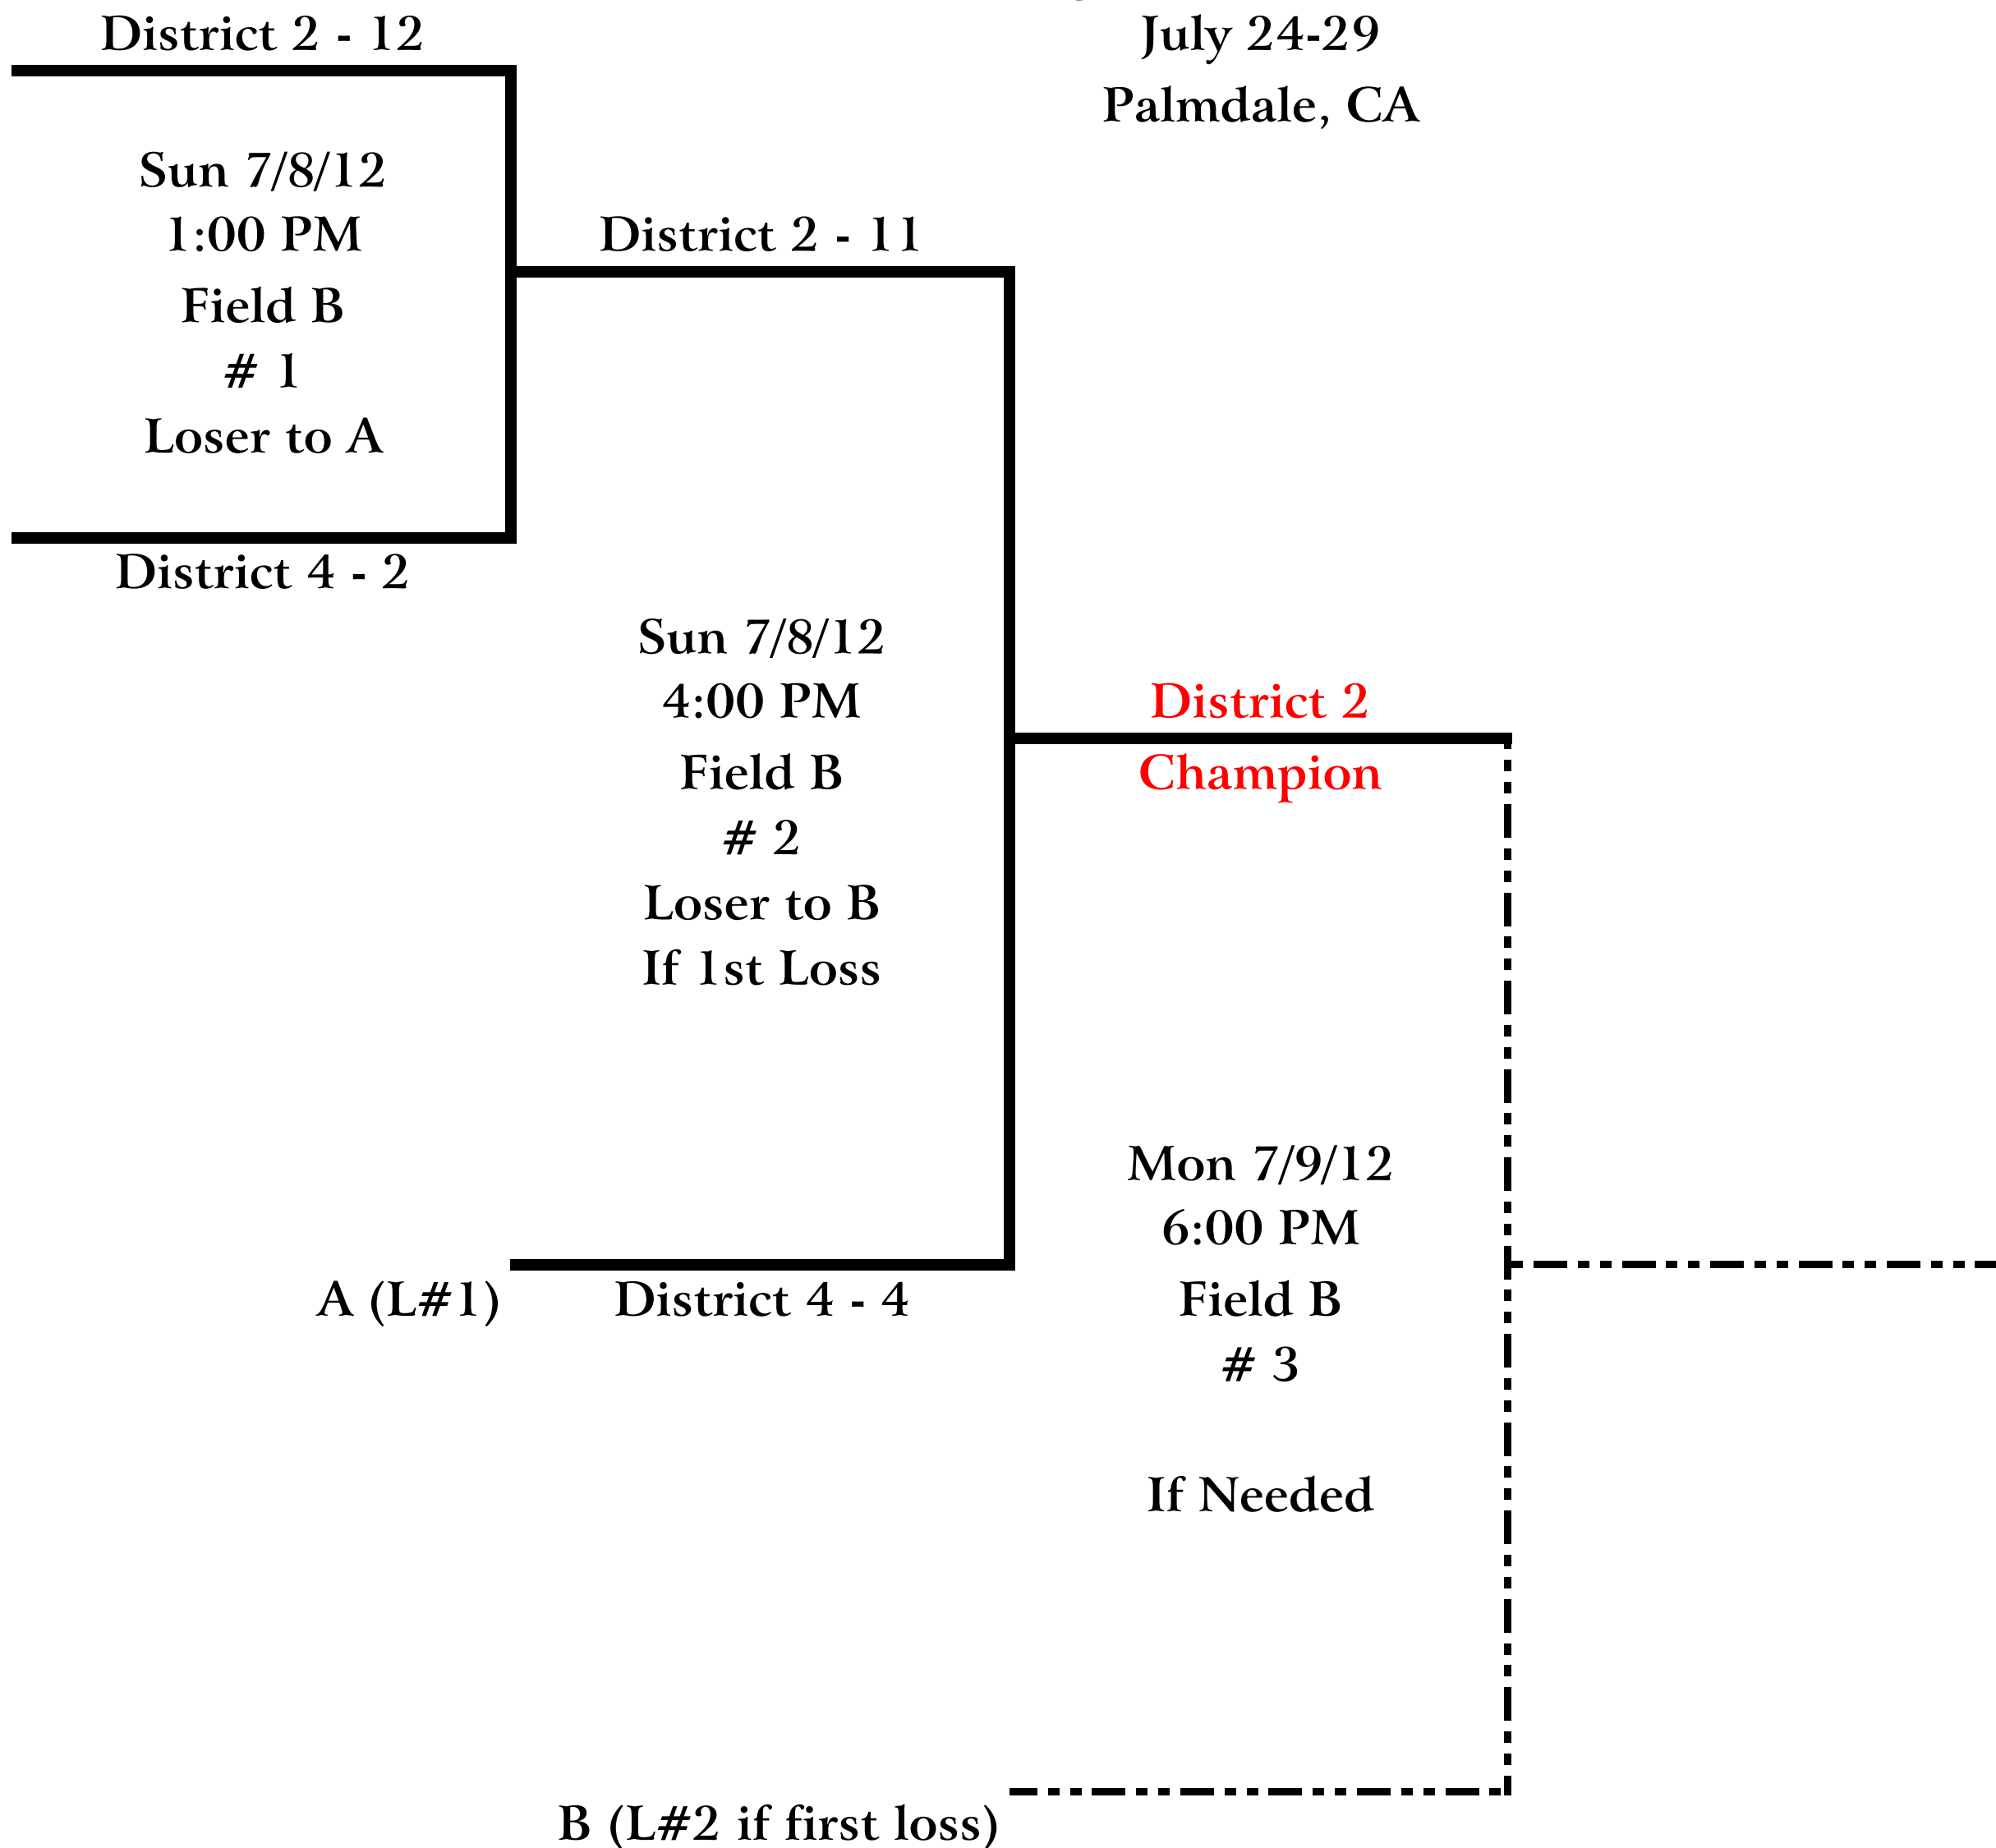

WA St Big League Girls Softball

Saturday July 7, 2012	Saturday July 7, 2012	Sunday July 8, 2012
--------------------------	--------------------------	------------------------

Host: District 2 and North Kitsap American & National Little Leagues
 Location: Snider Park, Poulsbo WA
 Field A is the North Field
 Field B is the South Field

Participants
 District 2 West Puget Sound
 District 4 Vancouver

Regional Tournament
 July 24-29
 Palmdale, CA

www.WAD2LLB.org