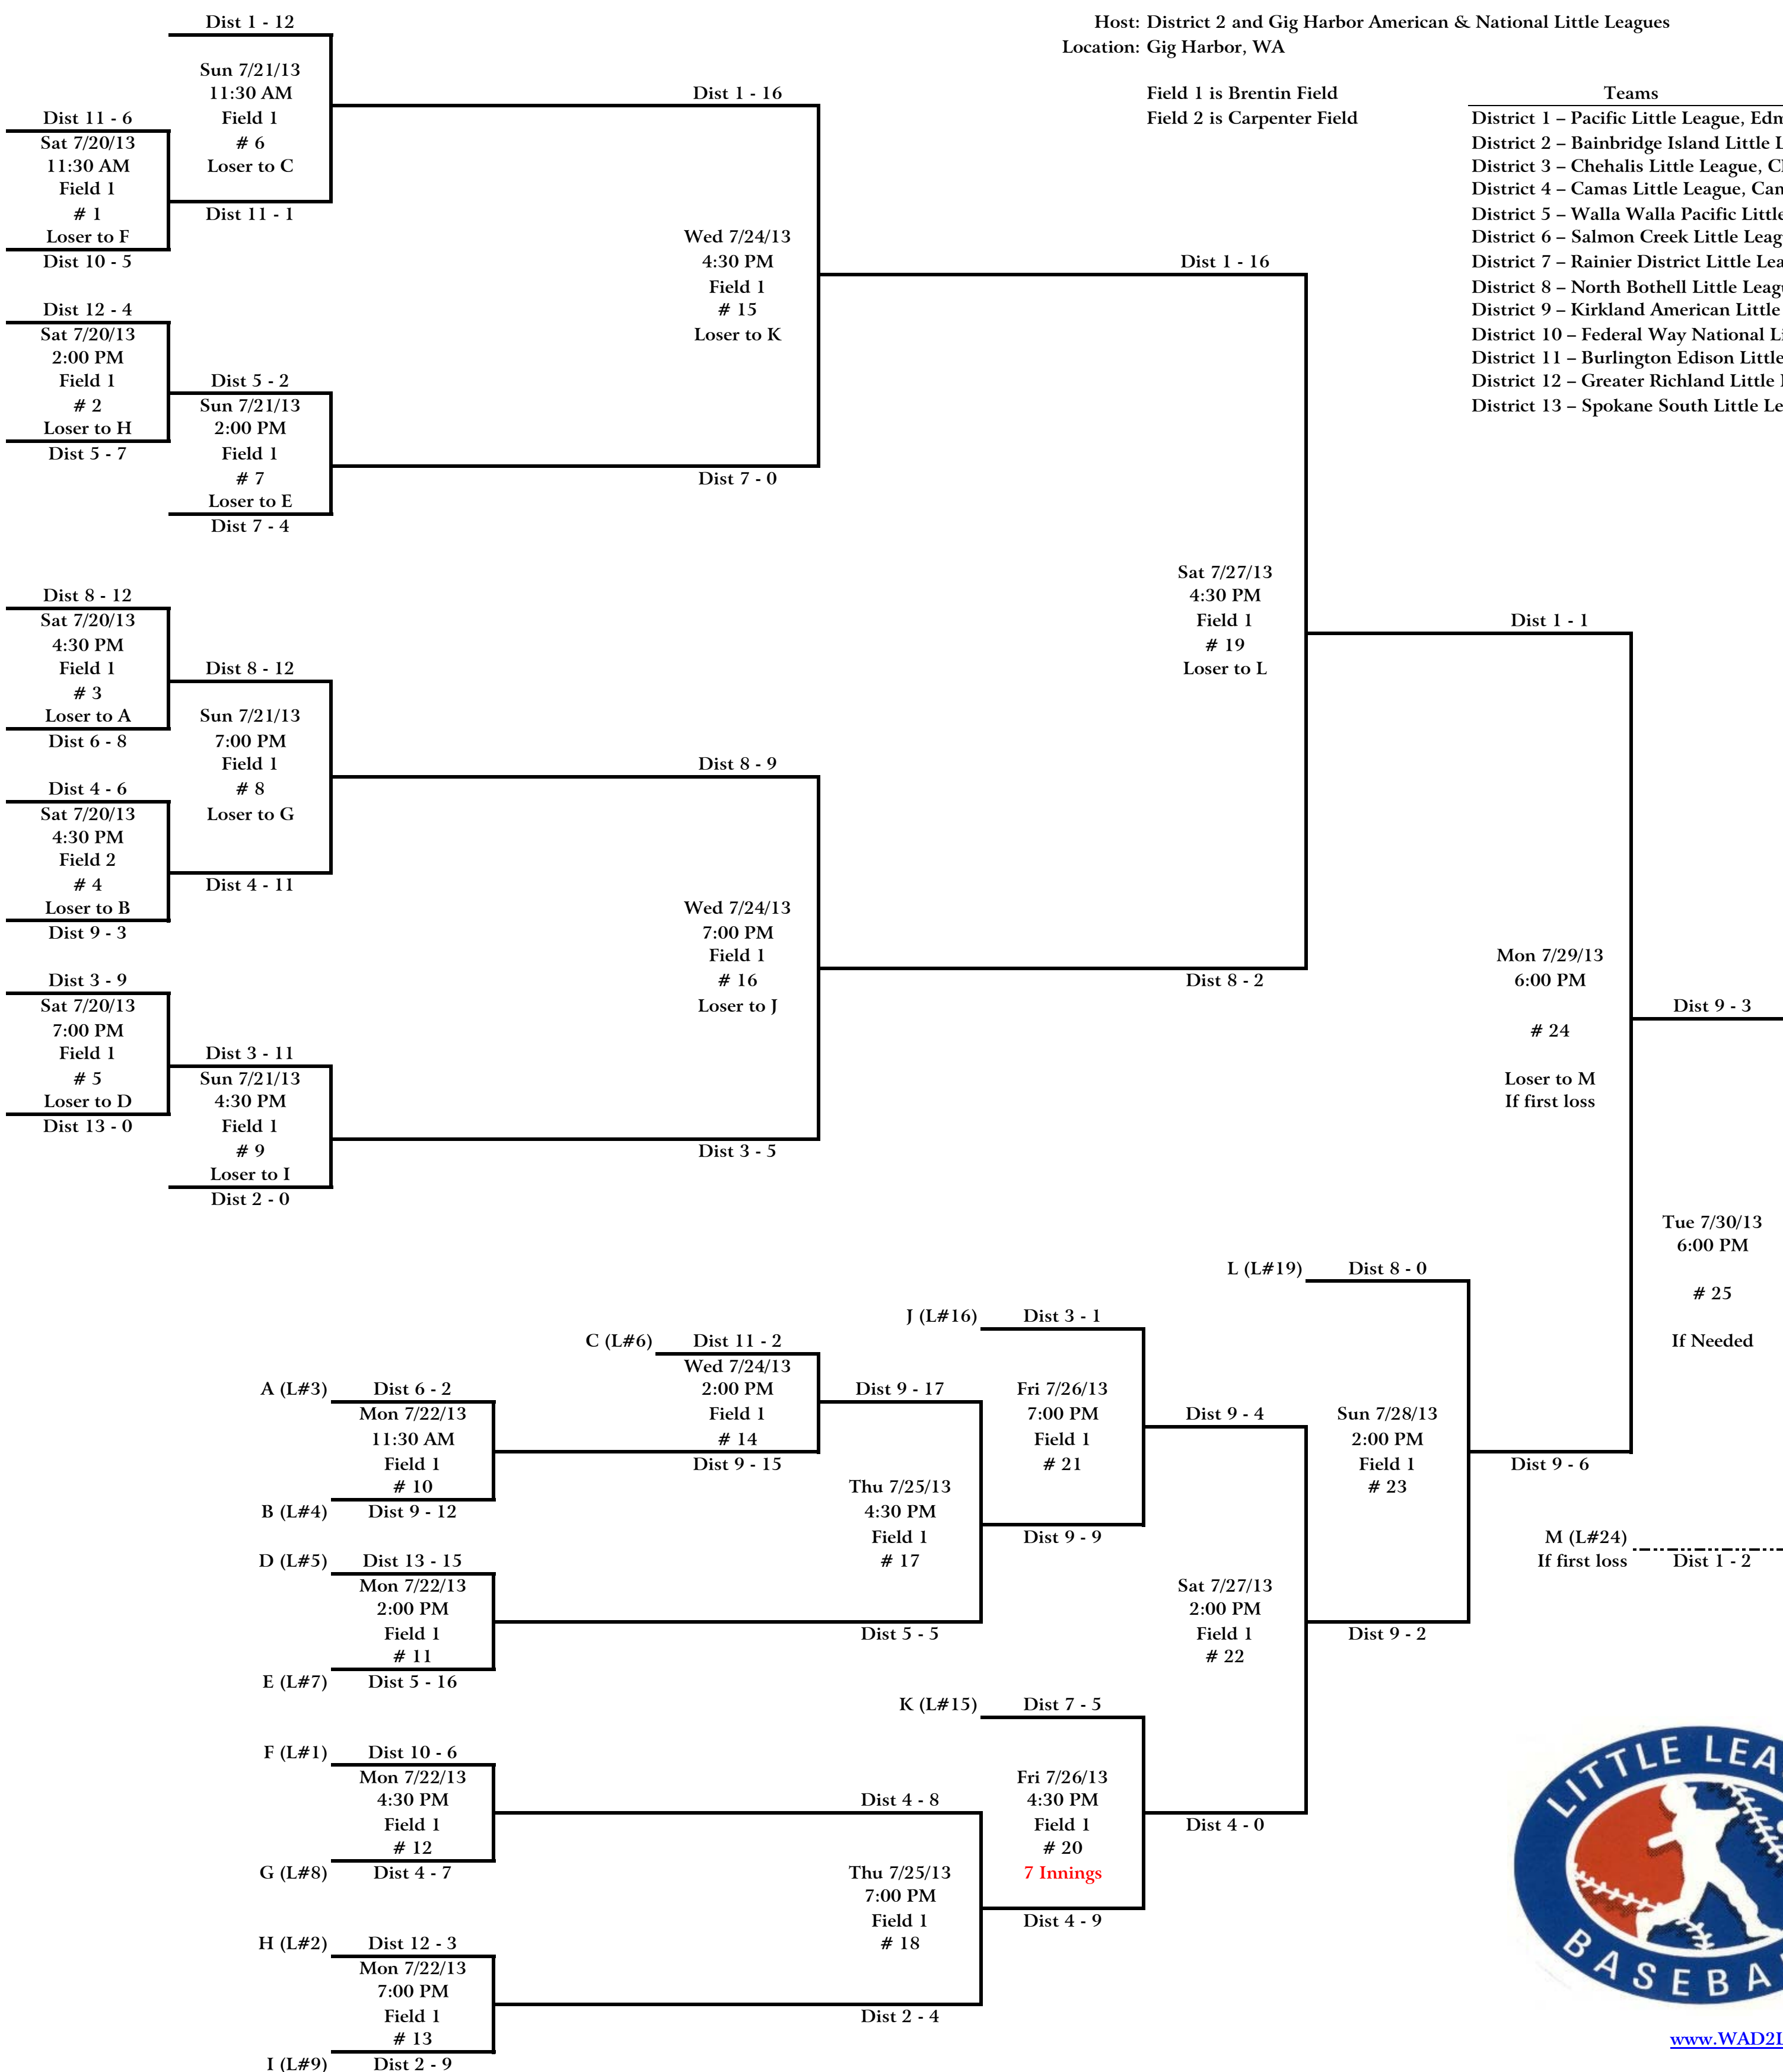

WA State 10-11 Baseball

Sat July 20, 2013	Sun July 21, 2013	Mon July 22, 2013	Tue July 23, 2013	Wed July 24, 2013	Thu July 25, 2013	Fri July 26, 2013	Sat July 27, 2013	Sun July 28, 2013	Mon July 29, 2013	Tue July 30, 2013
----------------------	----------------------	----------------------	----------------------	----------------------	----------------------	----------------------	----------------------	----------------------	----------------------	----------------------

Host: District 2 and Gig Harbor American & National Little Leagues
Location: Gig Harbor, WA

Field 1 is Brentin Field
Field 2 is Carpenter Field

Teams

- District 1 – Pacific Little League, Edmonds & Lynnwood
- District 2 – Bainbridge Island Little League, Bainbridge Island
- District 3 – Chehalis Little League, Chehalis
- District 4 – Camas Little League, Camas
- District 5 – Walla Walla Pacific Little League, Walla Walla
- District 6 – Salmon Creek Little League, Vancouver
- District 7 – Rainier District Little League, Seattle
- District 8 – North Bothell Little League, Bothell
- District 9 – Kirkland American Little League, Kirkland
- District 10 – Federal Way National Little League, Federal Way
- District 11 – Burlington Edison Little League, Burlington
- District 12 – Greater Richland Little League, Richland
- District 13 – Spokane South Little League, Spokane