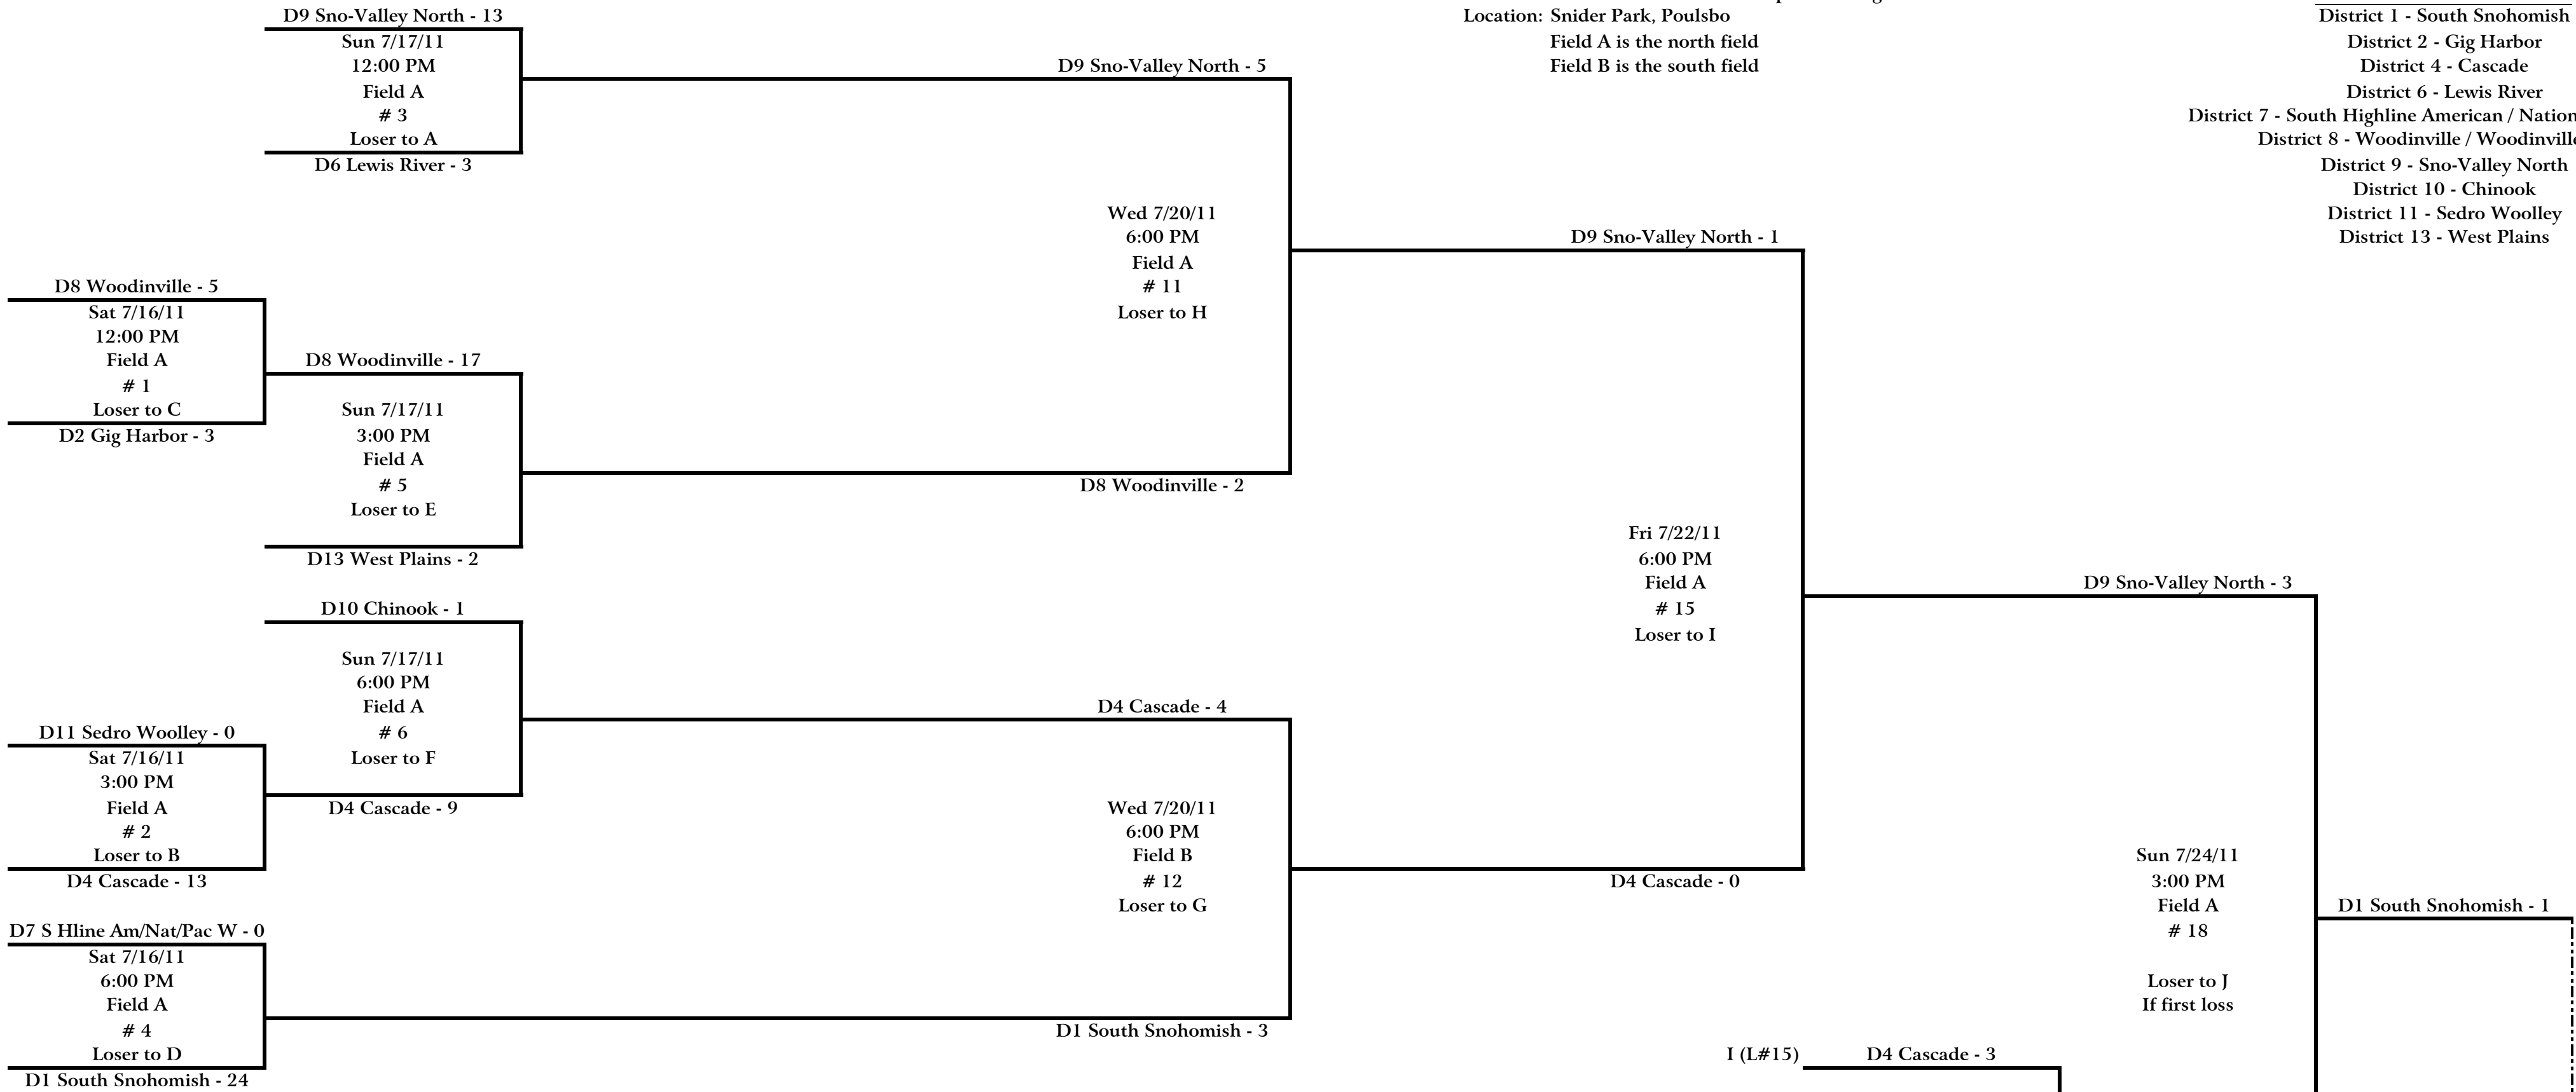

State 9-10 Girls Softball

Sat 7/16	Sun 7/17	Mon 7/18	Tue 7/19	Wed 7/20	Thu 7/21	Fri 7/22	Sat 7/23	Sun 7/24	Mon 7/25
-------------	-------------	-------------	-------------	-------------	-------------	-------------	-------------	-------------	-------------

Host: District 2 and North Kitsap Little Leagues
 Location: Snider Park, Poulsbo
 Field A is the north field
 Field B is the south field

- Teams
- District 1 - South Snohomish
 - District 2 - Gig Harbor
 - District 4 - Cascade
 - District 6 - Lewis River
 - District 7 - South Highline American / National & Pac West
 - District 8 - Woodinville / Woodinville West
 - District 9 - Sno-Valley North
 - District 10 - Chinook
 - District 11 - Sedro Woolley
 - District 13 - West Plains