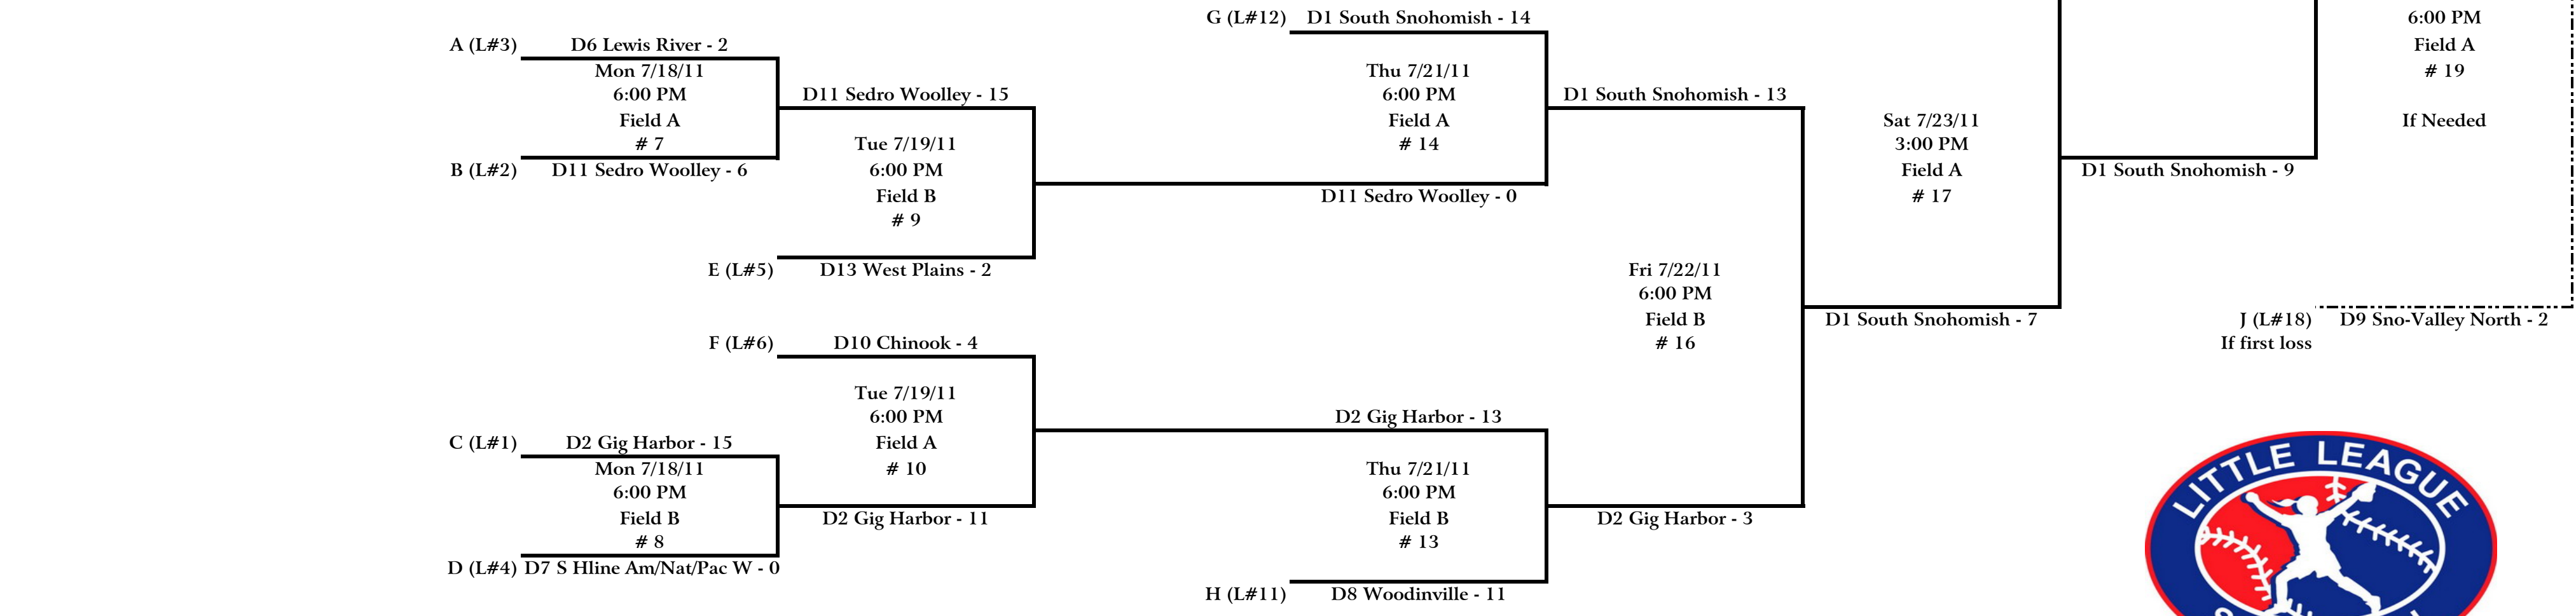

State 9-10 Girls Softball

Sat 7/16	Sun 7/17	Mon 7/18	Tue 7/19	Wed 7/20	Thu 7/21	Fri 7/22	Sat 7/23	Sun 7/24	Mon 7/25
-------------	-------------	-------------	-------------	-------------	-------------	-------------	-------------	-------------	-------------

Host: District 2 and North Kitsap Little Leagues
 Location: Snider Park, Poulsbo
 Field A is the north field
 Field B is the south field

- Teams
- District 1 - South Snohomish
 - District 2 - Gig Harbor
 - District 4 - Cascade
 - District 6 - Lewis River
 - District 7 - South Highline American / National & Pac West
 - District 8 - Woodinville / Woodinville West
 - District 9 - Sno-Valley North
 - District 10 - Chinook
 - District 11 - Sedro Woolley
 - District 13 - West Plains