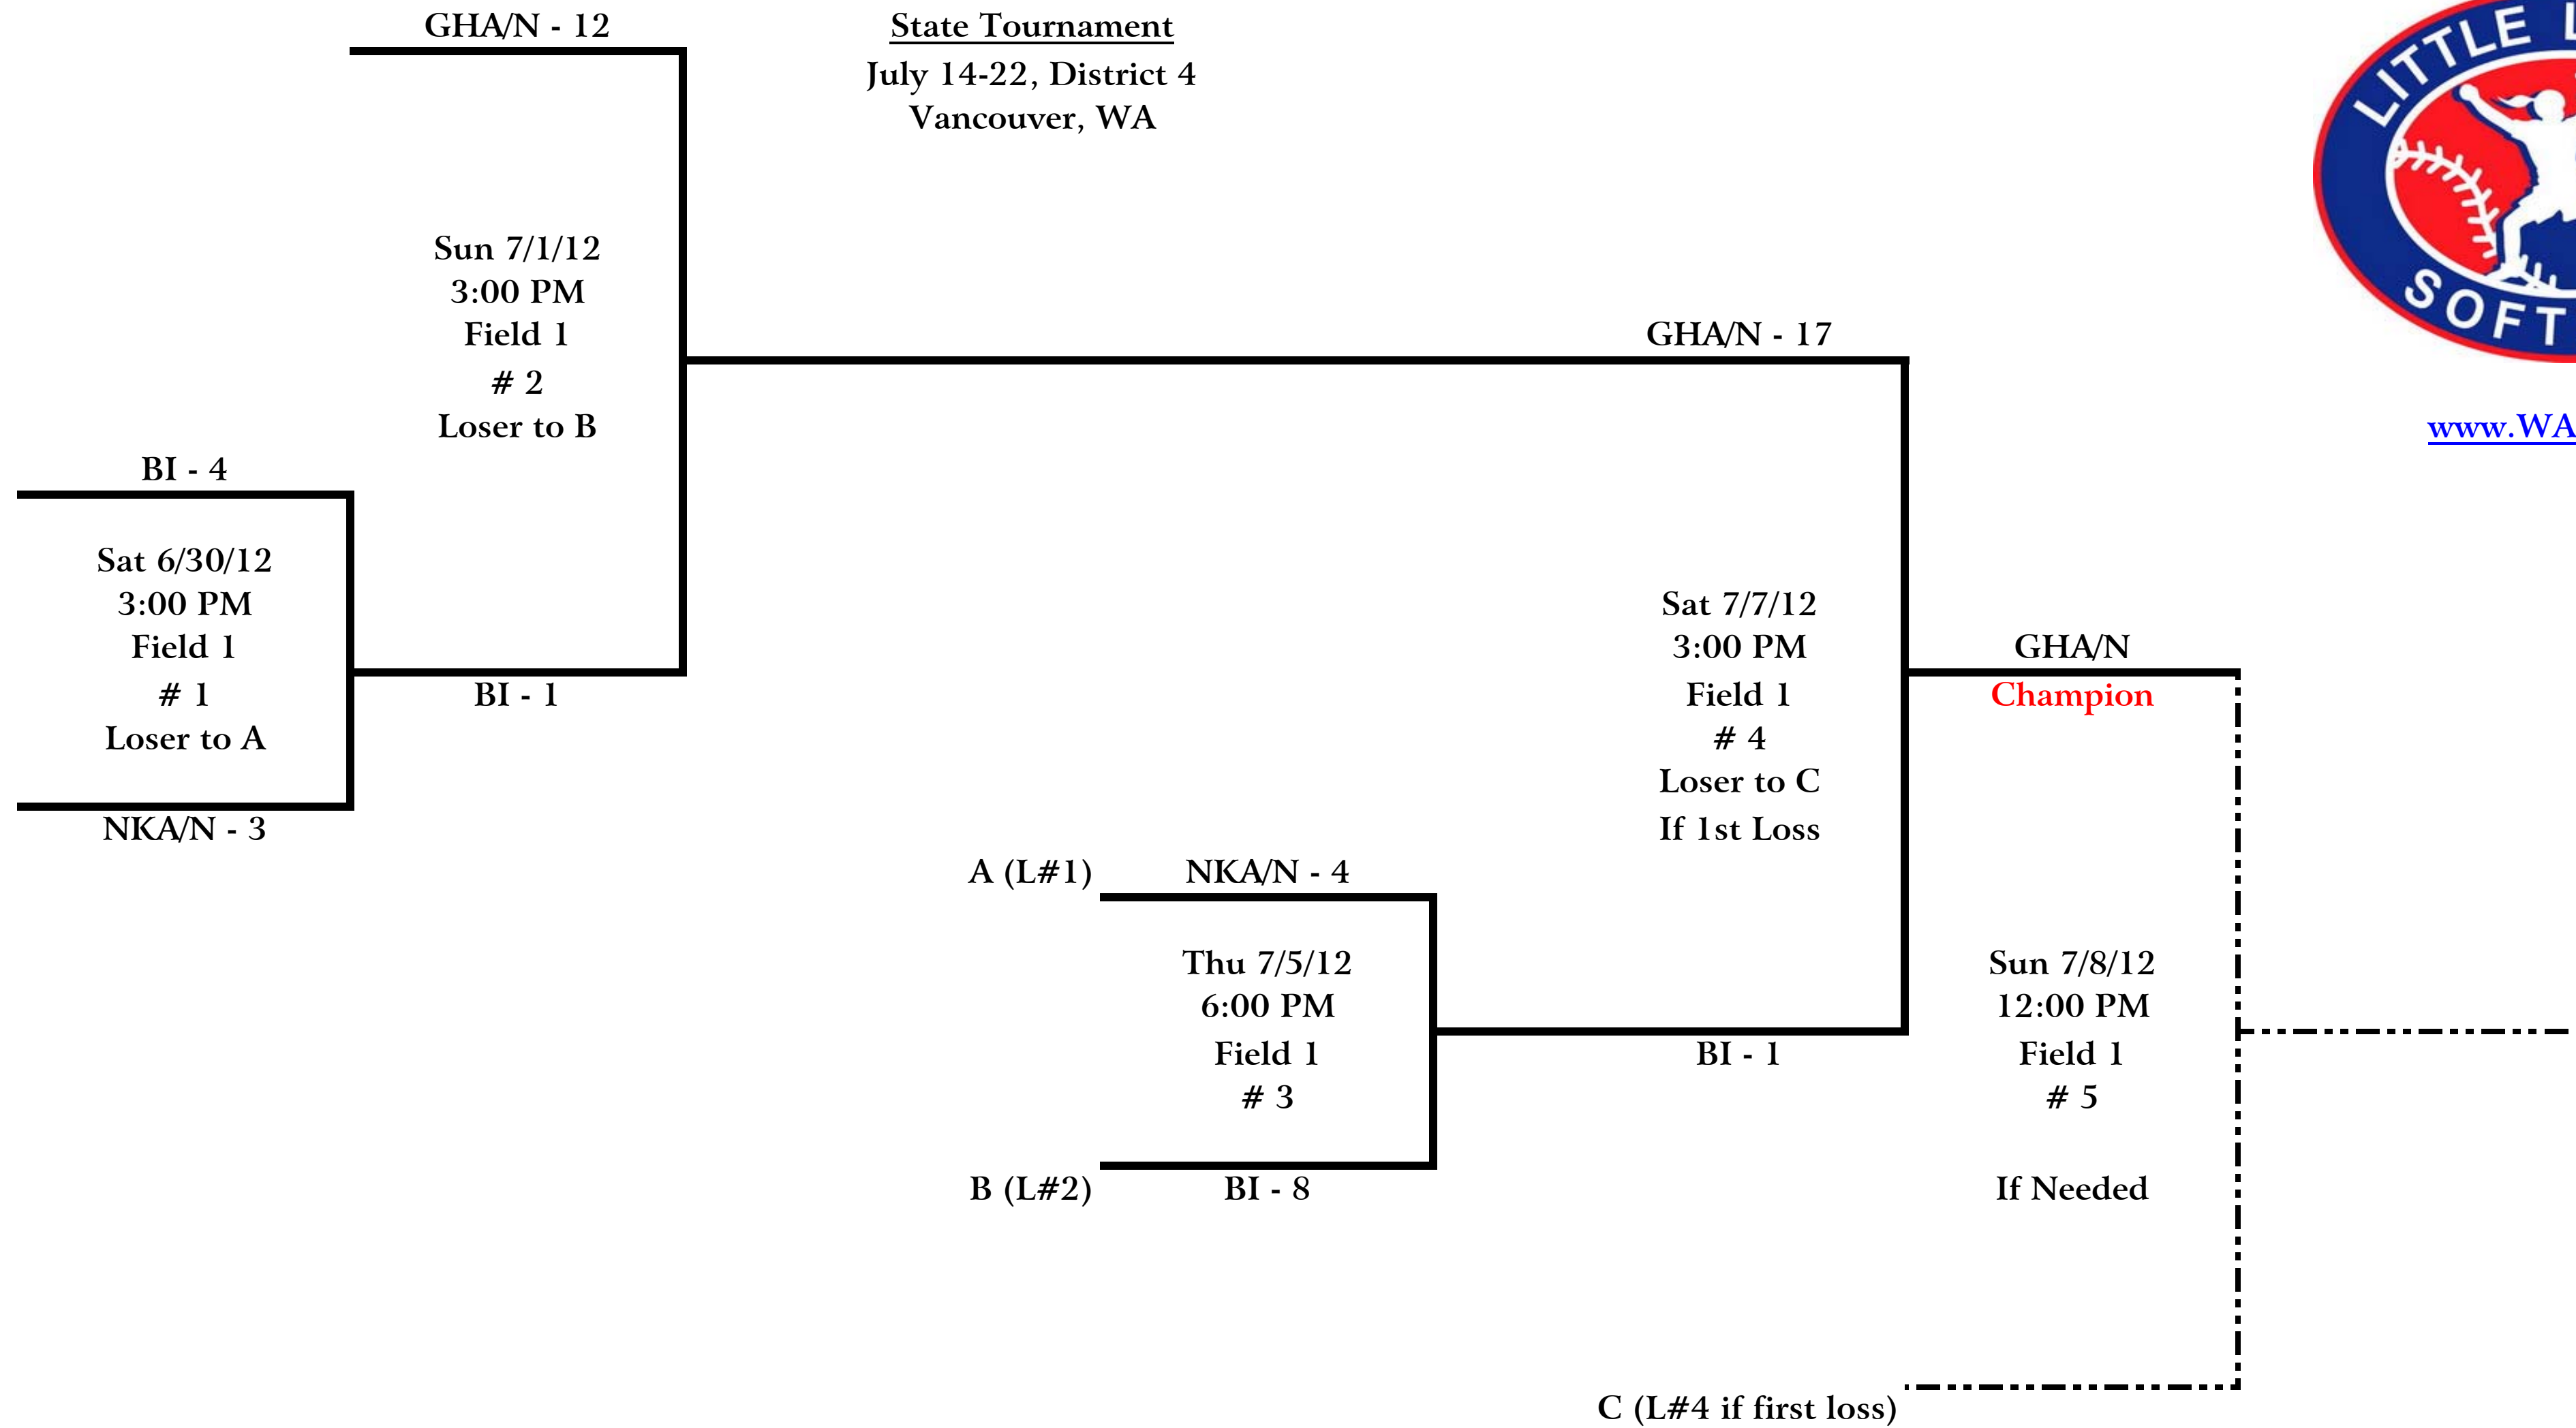

# 9-10 Girls Softball

Sat 6/30	Sun 7/1	Mon 7/2	Tue 7/3	Wed 7/4	Thu 7/5	Fri 7/6	Sat 7/7	Sun 7/8
-------------	------------	------------	------------	------------	------------	------------	------------	------------

**Host:** District 2 and Bainbridge Island Little League  
**Location:** Strawberry Park, Bainbridge Island  
 Field #1 is the south field  
 Field #2 is the south field  
 Field #3 is the west field

**Leagues**  
 BI - Bainbridge Island  
 GHA/N - Gig Harbor American / National  
 NKA/N - North Kitsap American / National