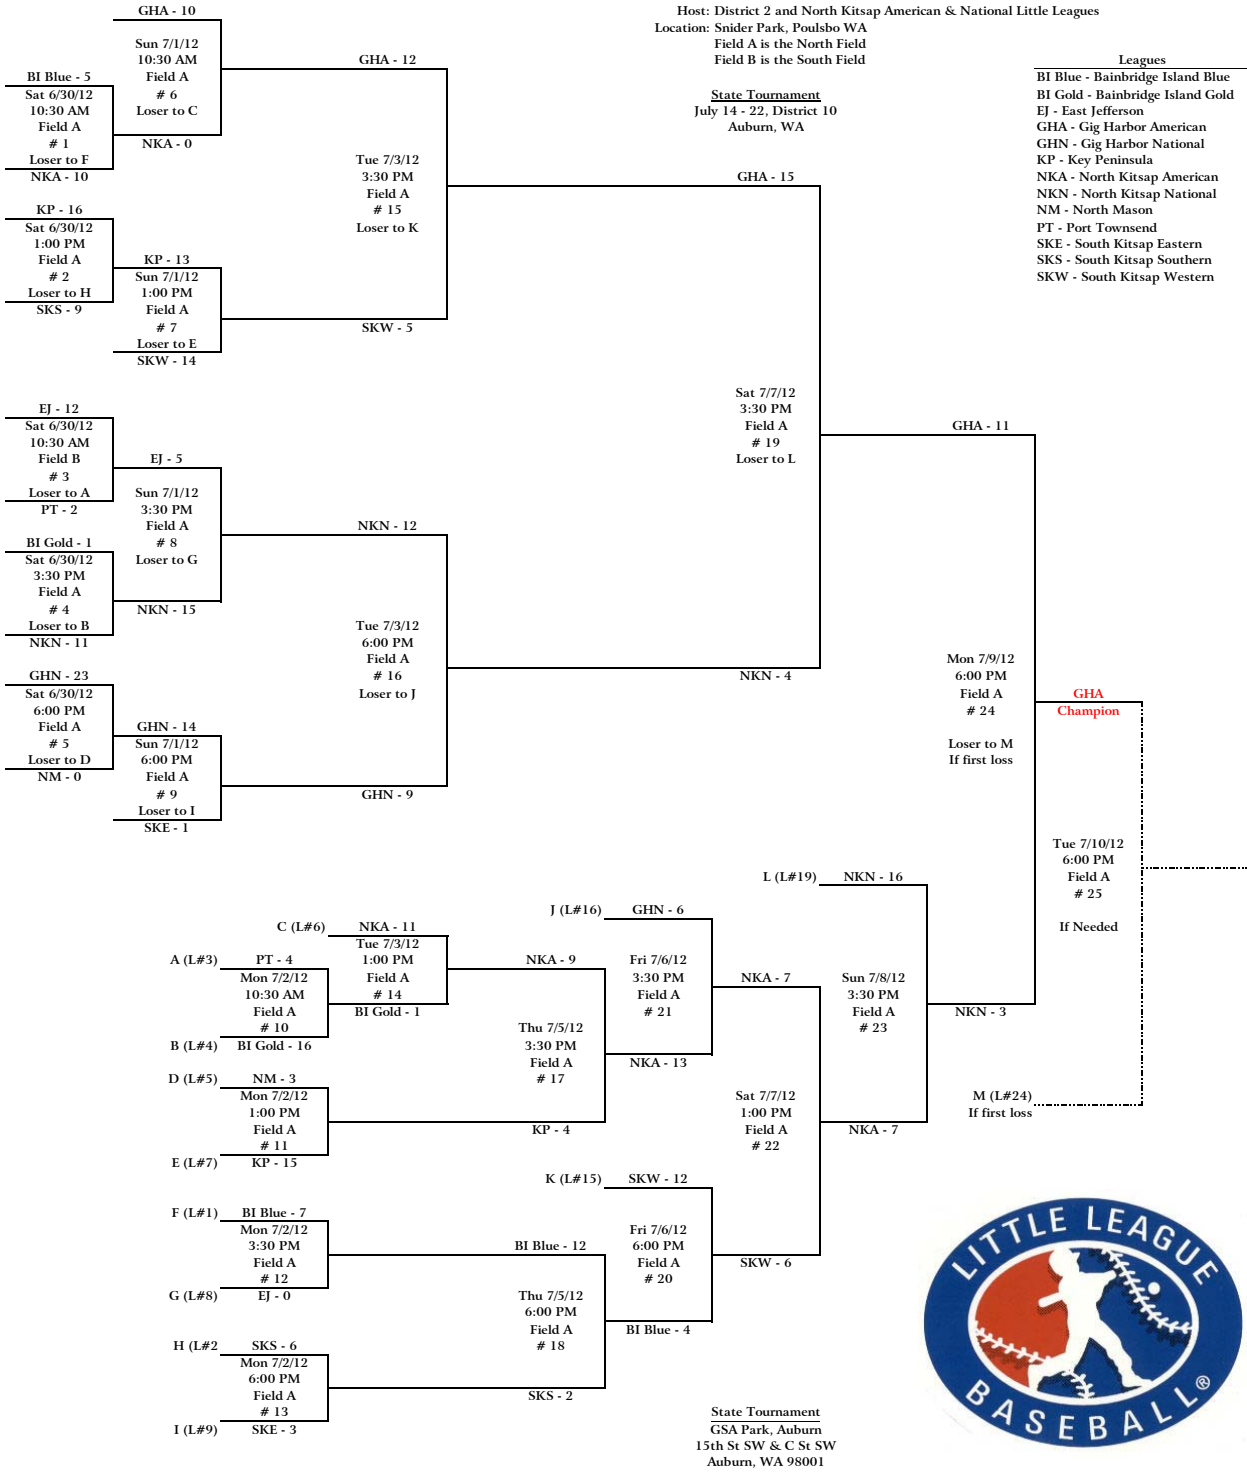

# 9-10 Baseball

Sat 6/30	Sun 7/1	Mon 7/2	Tue 7/3	Wed 7/4	Thu 7/5	Fri 7/6	Sat 7/7	Sun 7/8	Mon 7/9	Tue 7/10
-------------	------------	------------	------------	------------	------------	------------	------------	------------	------------	-------------

Host: District 2 and North Kitsap American & National Little Leagues  
Location: Snider Park, Poulsbo WA  
Field A is the North Field  
Field B is the South Field

State Tournament  
July 14 - 22, District 10  
Auburn, WA

- Leagues
- BI Blue - Bainbridge Island Blue
  - BI Gold - Bainbridge Island Gold
  - EJ - East Jefferson
  - GHA - Gig Harbor American
  - GHN - Gig Harbor National
  - KP - Key Peninsula
  - NKA - North Kitsap American
  - NKN - North Kitsap National
  - NM - North Mason
  - PT - Port Townsend
  - SKE - South Kitsap Eastern
  - SKS - South Kitsap Southern
  - SKW - South Kitsap Western