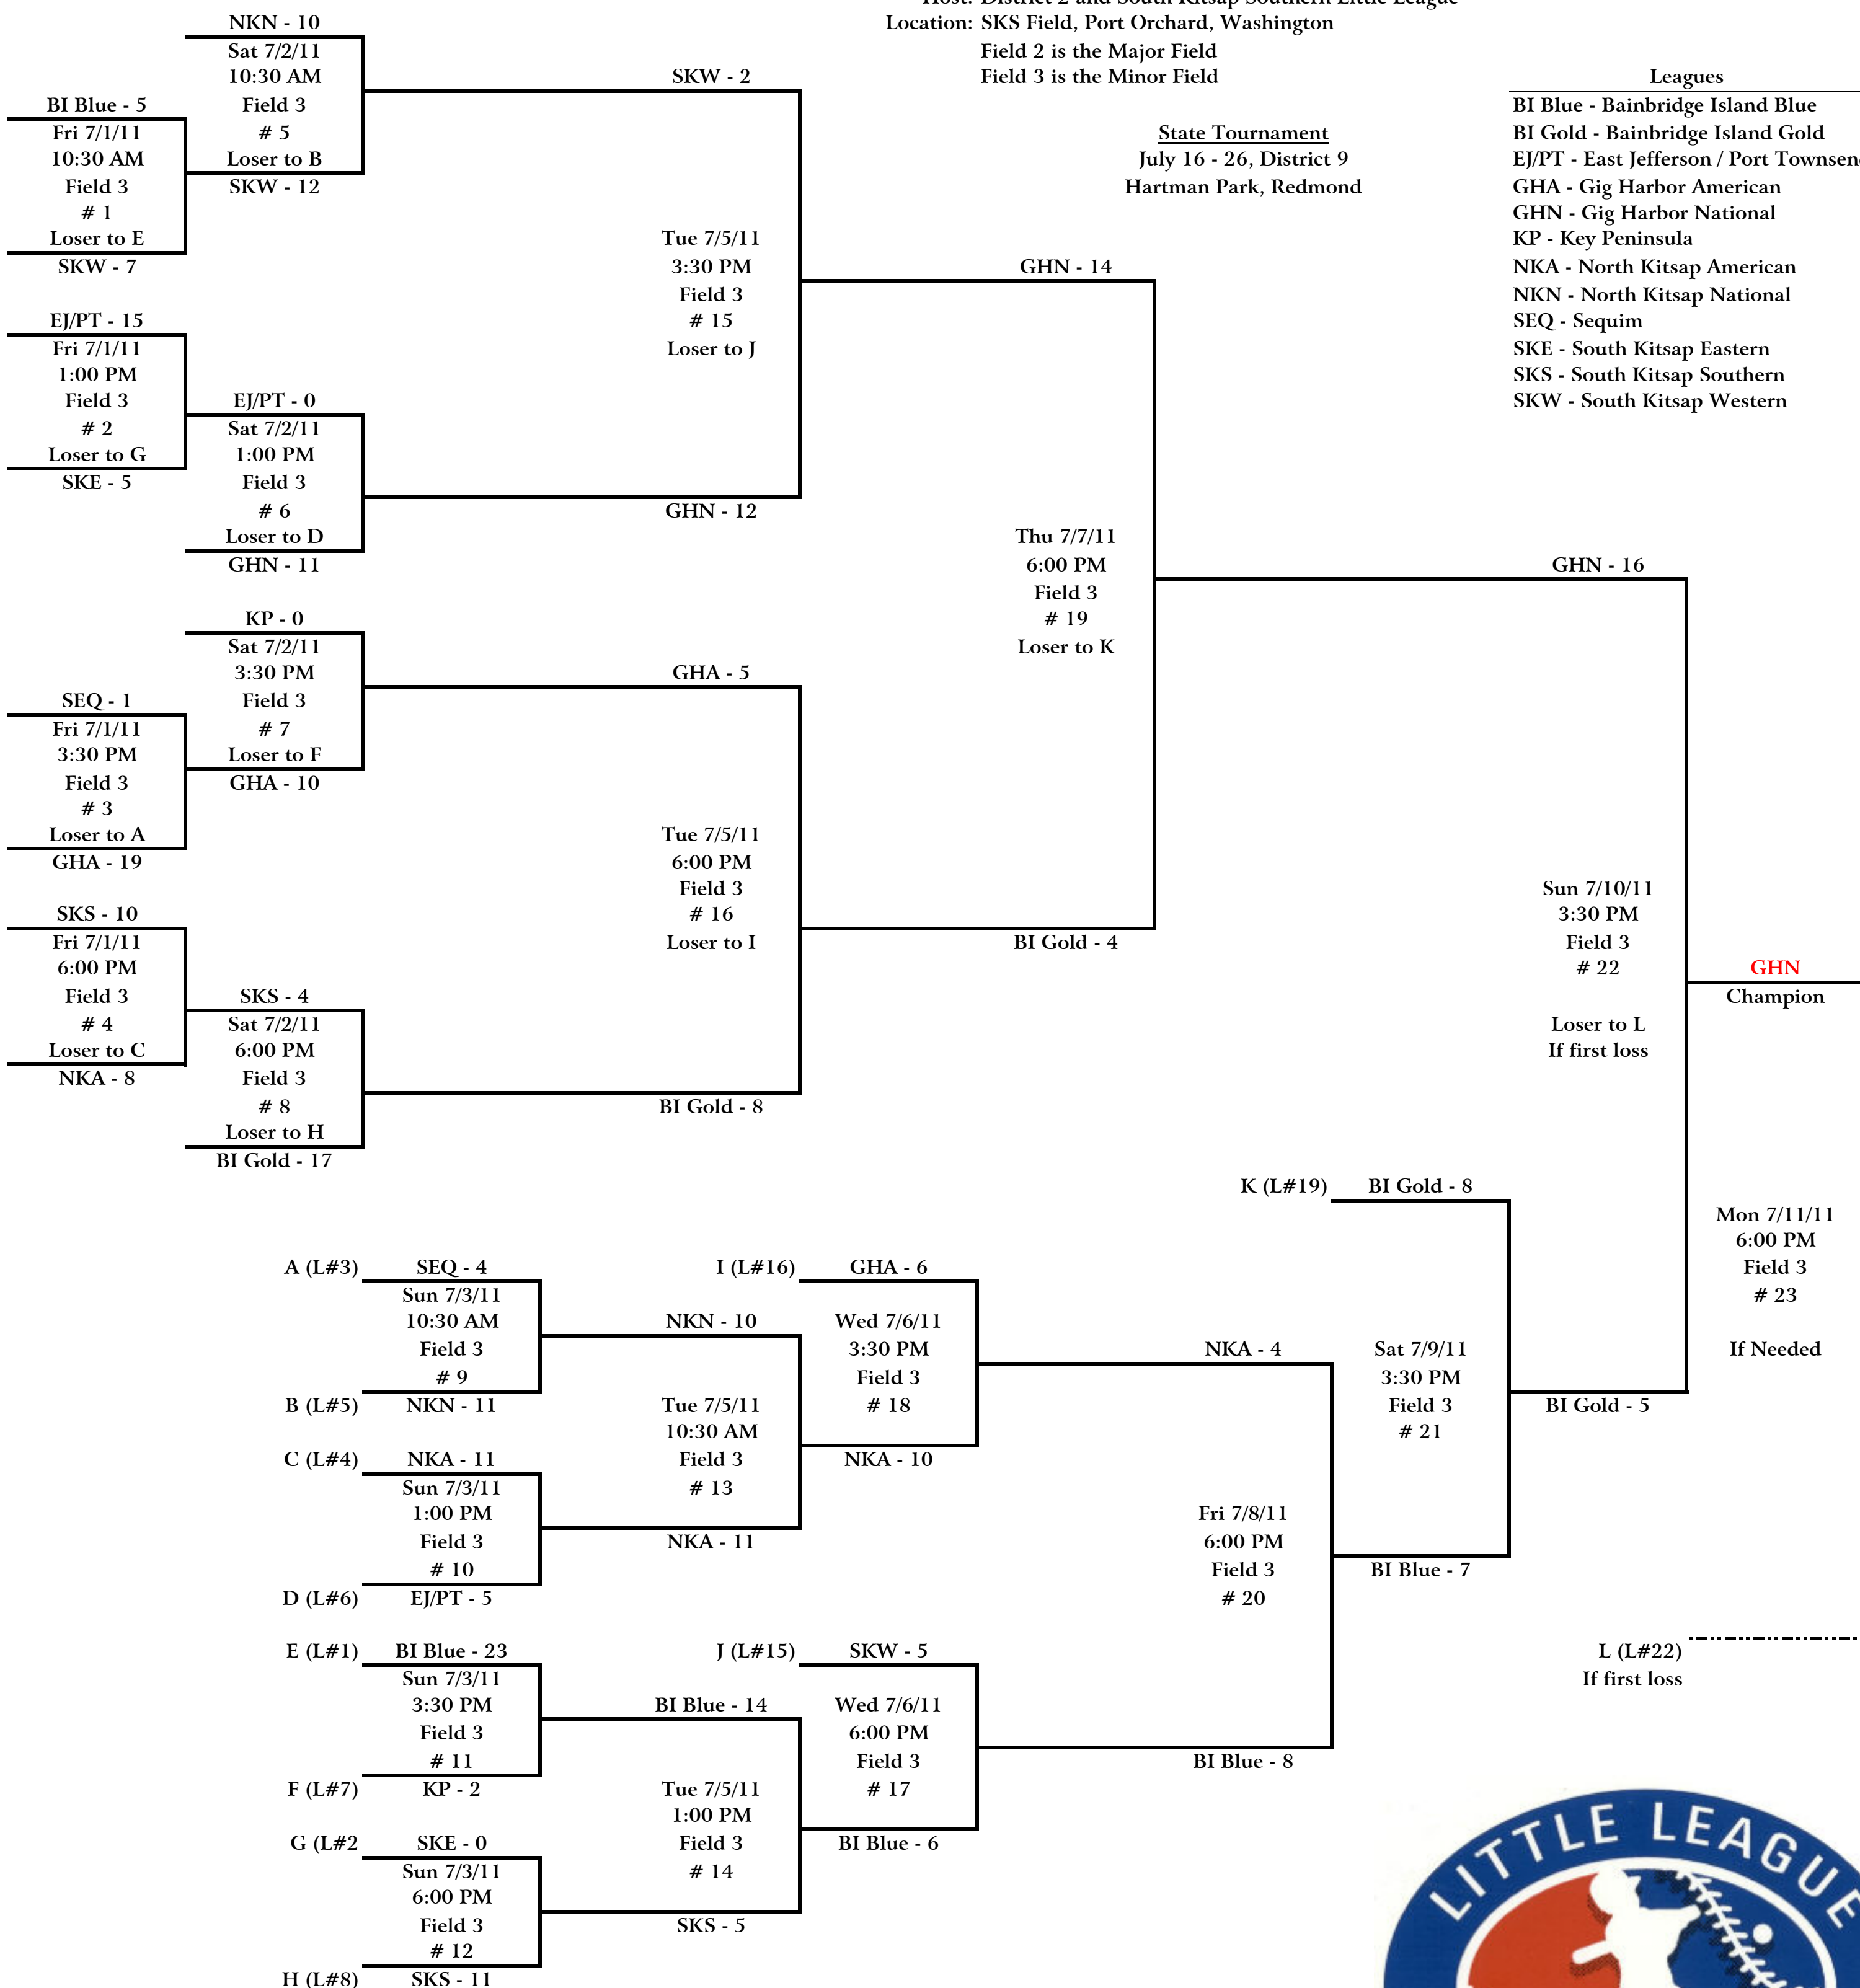

9-10 Baseball

Fri 7/1	Sat 7/2	Sun 7/3	Mon 7/4	Tue 7/5	Wed 7/6	Thu 7/7	Fri 7/8	Sat 7/9	Sun 7/10	Mon 7/11

Host: District 2 and South Kitsap Southern Little League
Location: SKS Field, Port Orchard, Washington
Field 2 is the Major Field
Field 3 is the Minor Field

Leagues

- BI Blue - Bainbridge Island Blue
- BI Gold - Bainbridge Island Gold
- EJ/PT - East Jefferson / Port Townsend
- GHA - Gig Harbor American
- GHN - Gig Harbor National
- KP - Key Peninsula
- NKA - North Kitsap American
- NKN - North Kitsap National
- SEQ - Sequim
- SKE - South Kitsap Eastern
- SKS - South Kitsap Southern
- SKW - South Kitsap Western

State Tournament
July 16 - 26, District 9
Hartman Park, Redmond

www.WAD2LLB.org