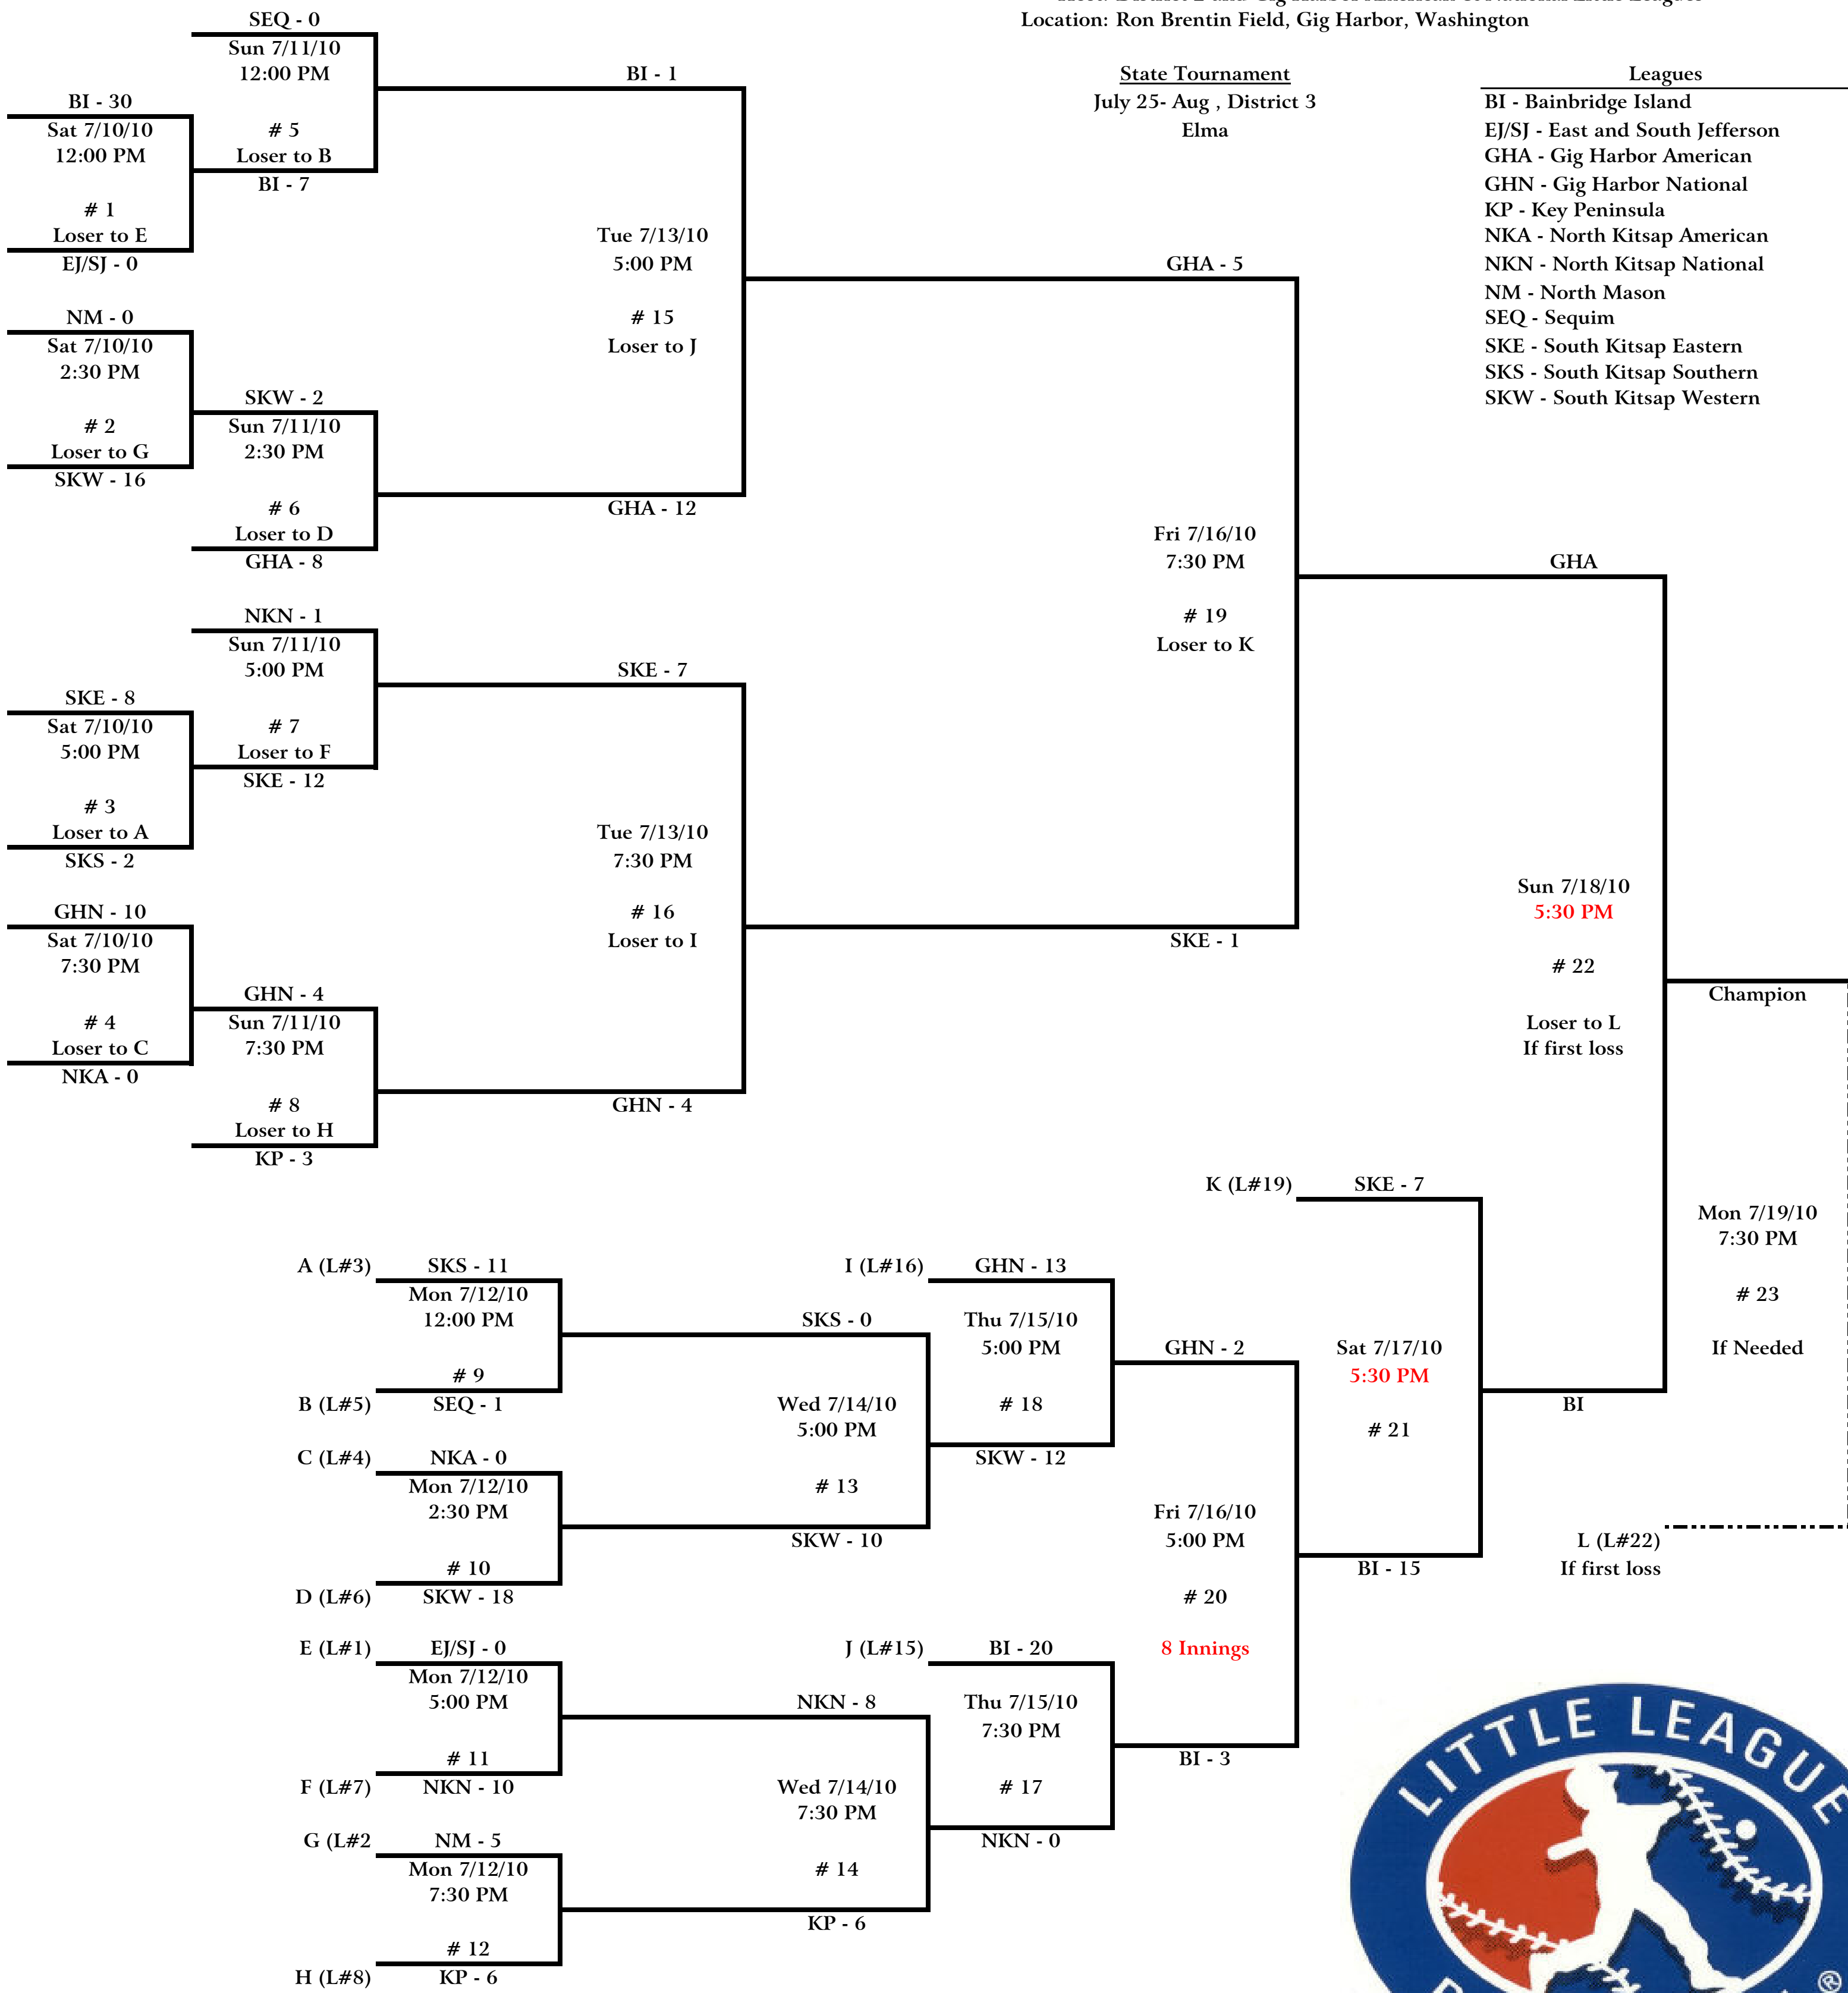

Major Baseball

| | | | | | | | | | |
|-------------|-------------|-------------|-------------|-------------|-------------|-------------|-------------|-------------|-------------|
| Sat 7/10 | Sun 7/11 | Mon 7/12 | Tue 7/13 | Wed 7/14 | Thu 7/15 | Fri 7/16 | Sat 7/17 | Sun 7/18 | Mon 7/19 |
|-------------|-------------|-------------|-------------|-------------|-------------|-------------|-------------|-------------|-------------|

Host: District 2 and Gig Harbor American & National Little Leagues
 Location: Ron Brentin Field, Gig Harbor, Washington

State Tournament
 July 25- Aug , District 3
 Elma

- Leagues
- BI - Bainbridge Island
 - EJ/SJ - East and South Jefferson
 - GHA - Gig Harbor American
 - GHN - Gig Harbor National
 - KP - Key Peninsula
 - NKA - North Kitsap American
 - NKN - North Kitsap National
 - NM - North Mason
 - SEQ - Sequim
 - SKE - South Kitsap Eastern
 - SKS - South Kitsap Southern
 - SKW - South Kitsap Western