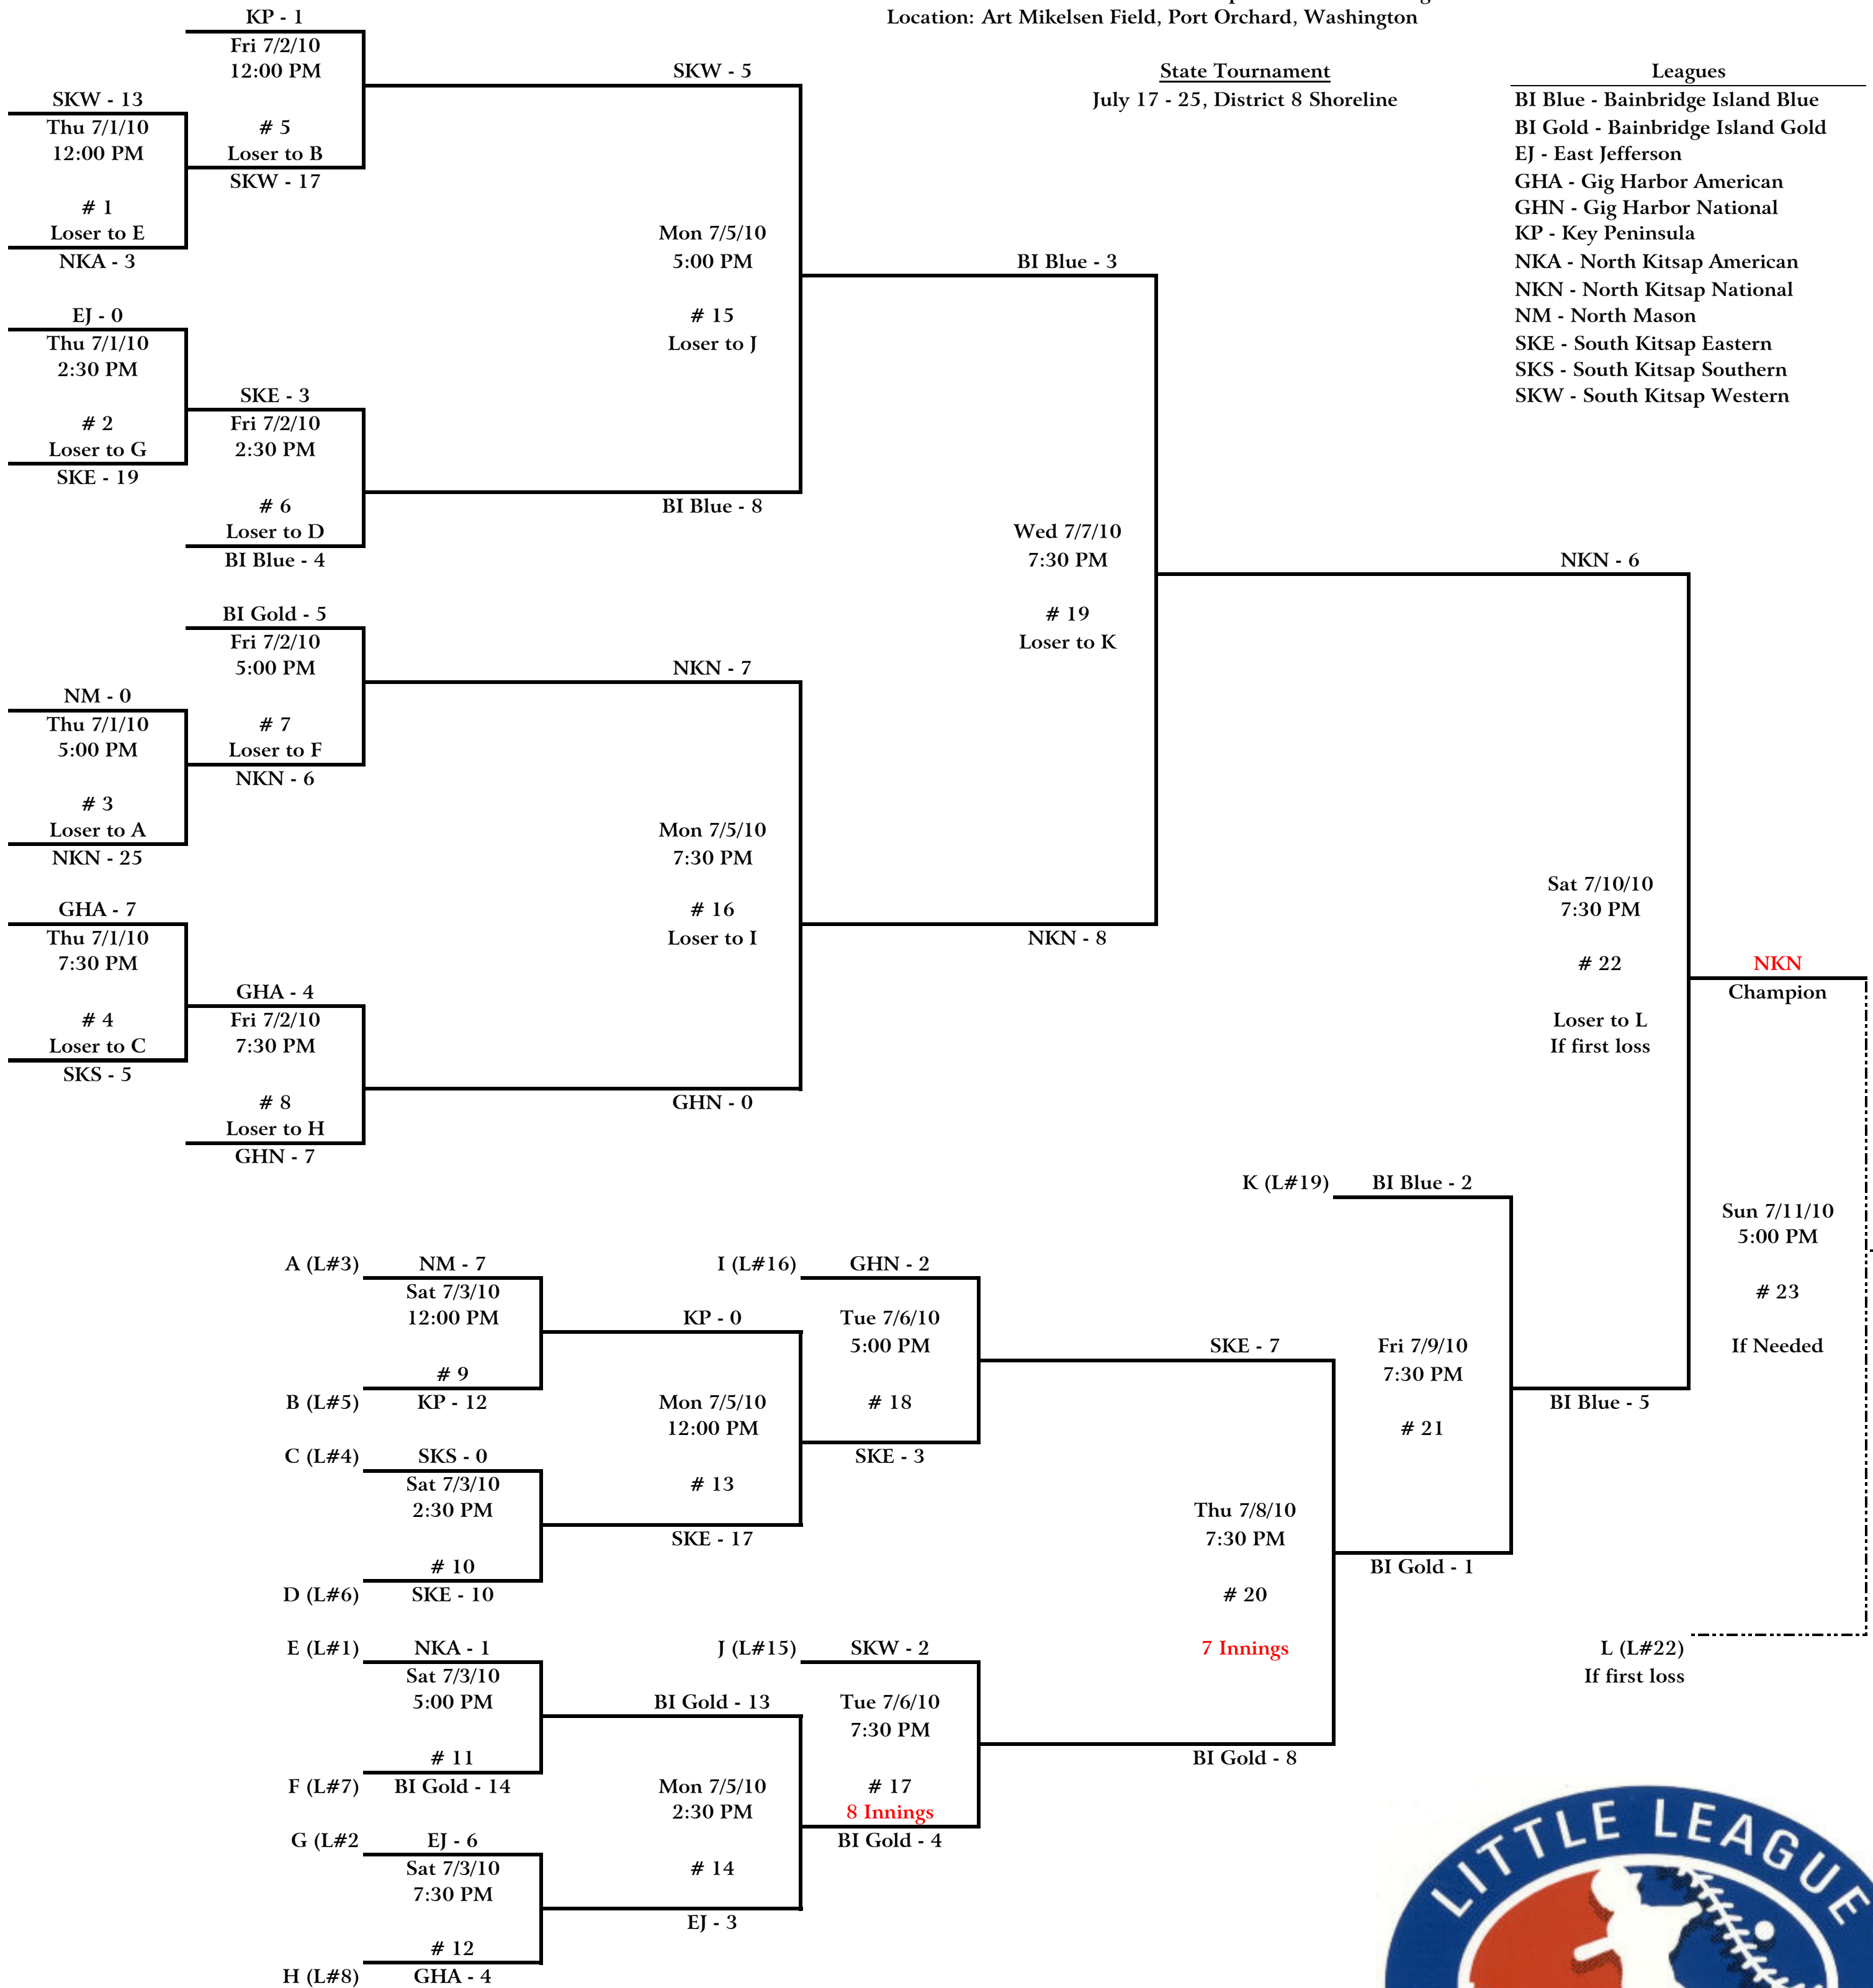

9-10 Baseball

| | | | | | | | | | | |
|------------|------------|------------|------------|------------|------------|------------|------------|------------|-------------|-------------|
| Thu 7/1 | Fri 7/2 | Sat 7/3 | Sun 7/4 | Mon 7/5 | Tue 7/6 | Wed 7/7 | Thu 7/8 | Fri 7/9 | Sat 7/10 | Sun 7/11 |
|------------|------------|------------|------------|------------|------------|------------|------------|------------|-------------|-------------|

Host: District 2 and South Kitsap Western Little League
Location: Art Mikelsen Field, Port Orchard, Washington

State Tournament
July 17 - 25, District 8 Shoreline

Leagues

- BI Blue - Bainbridge Island Blue
- BI Gold - Bainbridge Island Gold
- EJ - East Jefferson
- GHA - Gig Harbor American
- GHN - Gig Harbor National
- KP - Key Peninsula
- NKA - North Kitsap American
- NKN - North Kitsap National
- NM - North Mason
- SKE - South Kitsap Eastern
- SKS - South Kitsap Southern
- SKW - South Kitsap Western