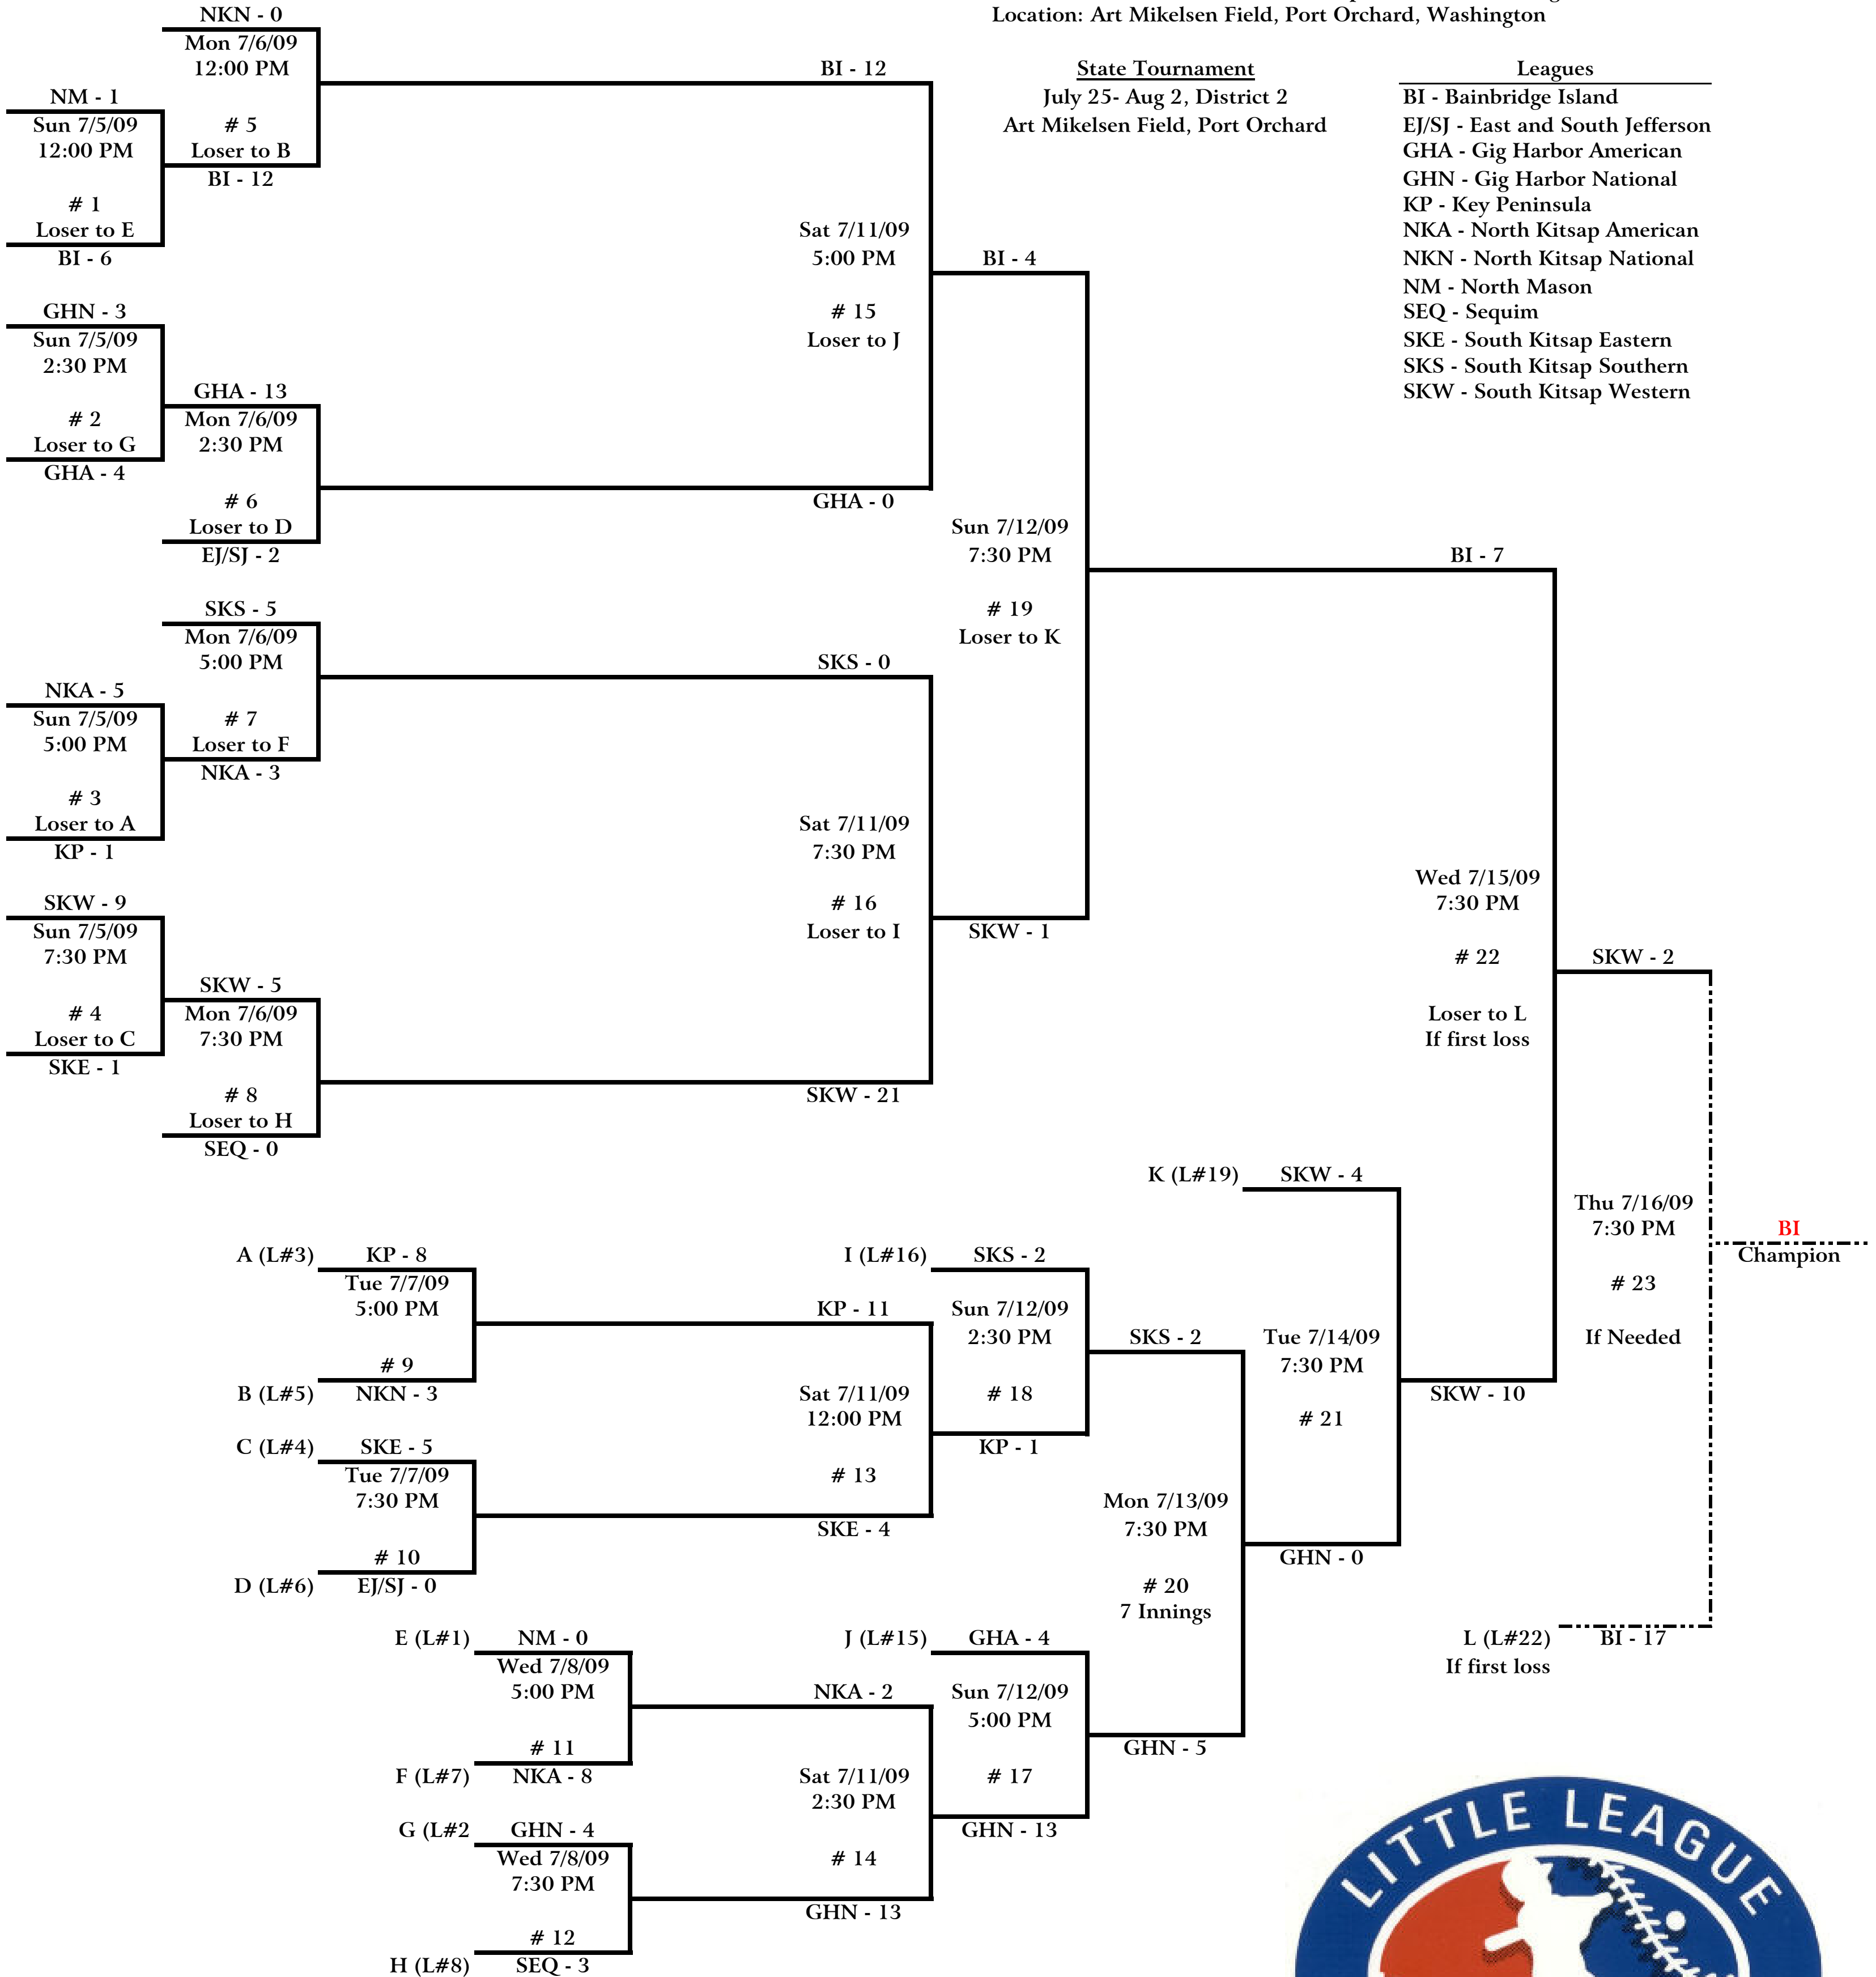

# Major Baseball

Sun 7/5	Mon 7/6	Tue 7/7	Wed 7/8	Thu 7/9	Fri 7/10	Sat 7/11	Sun 7/12	Mon 7/13	Tue 7/14	Wed 7/15	Thu 7/16
------------	------------	------------	------------	------------	-------------	-------------	-------------	-------------	-------------	-------------	-------------

Host: District 2 and South Kitsap Western Little League  
Location: Art Mikelsen Field, Port Orchard, Washington

### Leagues

BI - Bainbridge Island  
EJ/SJ - East and South Jefferson  
GHA - Gig Harbor American  
GHN - Gig Harbor National  
KP - Key Peninsula  
NKA - North Kitsap American  
NKN - North Kitsap National  
NM - North Mason  
SEQ - Sequim  
SKE - South Kitsap Eastern  
SKS - South Kitsap Southern  
SKW - South Kitsap Western