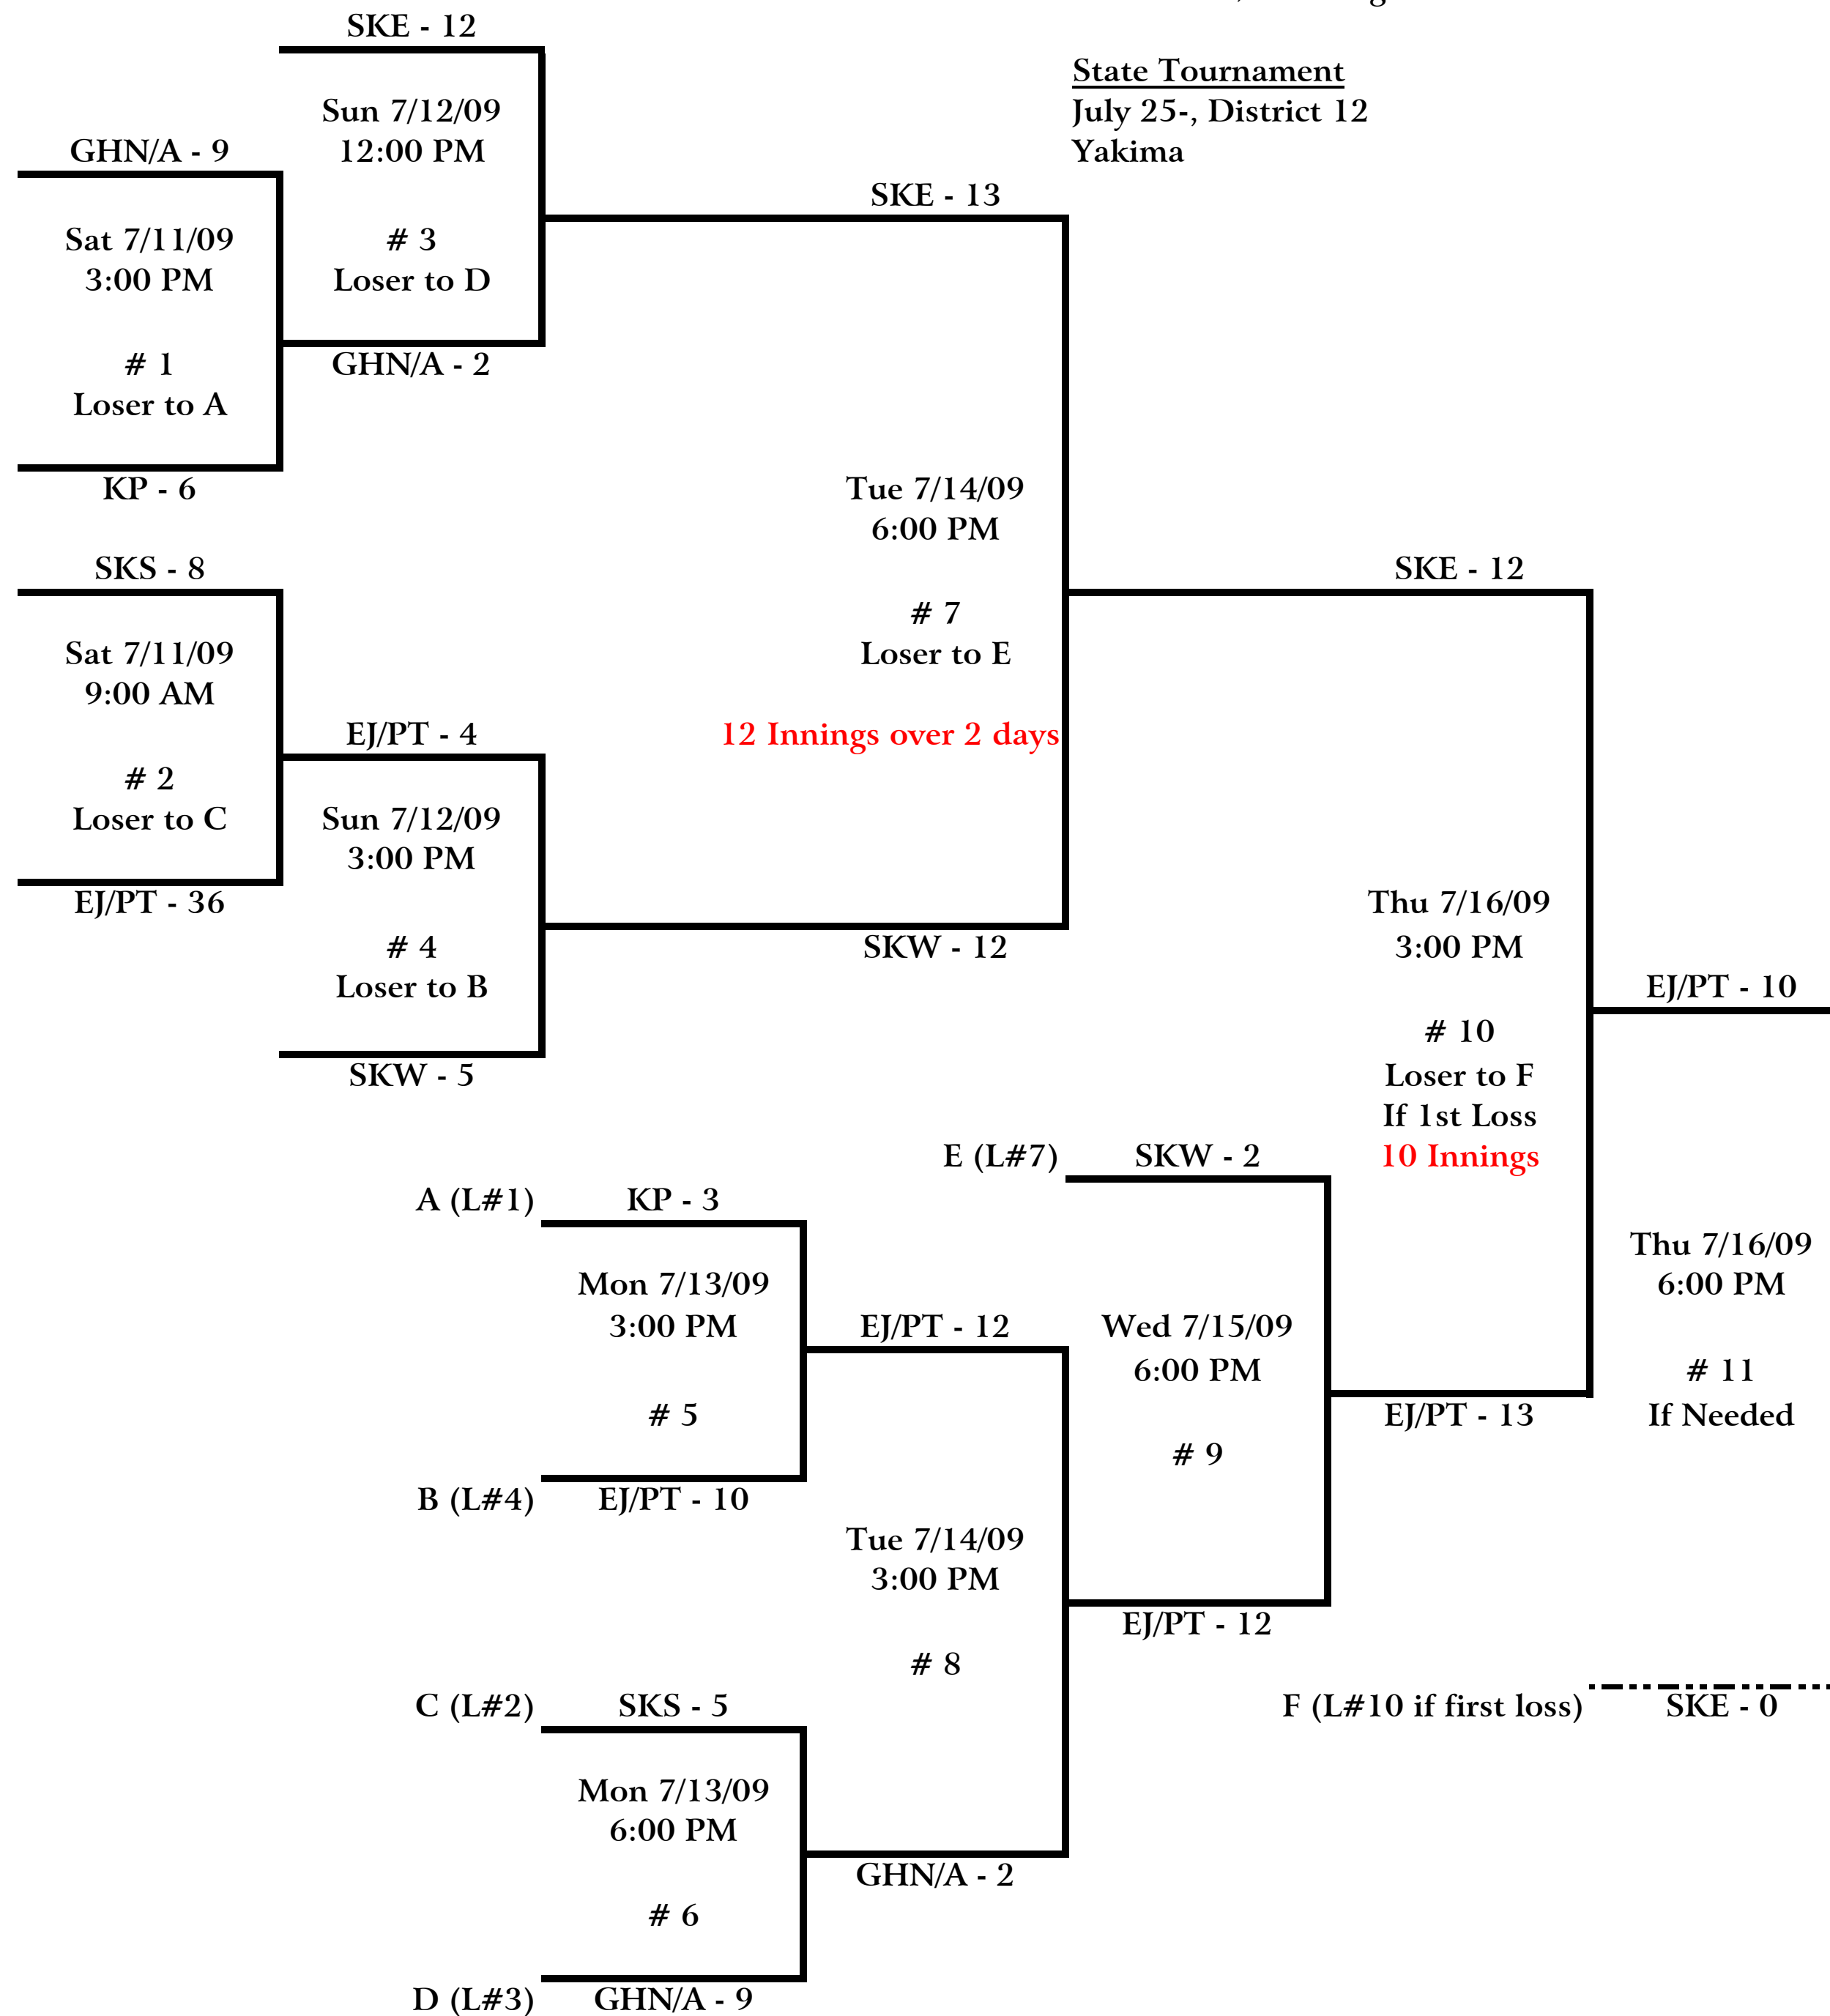

Junior Baseball

Sat 7/11	Sun 7/12	Mon 7/13	Tue 7/14	Wed 7/15	Thu 7/16	Thu 7/16
-------------	-------------	-------------	-------------	-------------	-------------	-------------

Host: District 2 and East Jefferson Little League
Location: Chimacum, Washington

State Tournament
July 25-, District 12
Yakima

Leagues

- EJ/PT - East Jefferson / Port Townsend
- GHA/N - Gig Harbor American & National
- KP - Key Peninsula
- SKE - South Kitsap Eastern
- SKS - South Kitsap Southern
- SKW - South Kitsap Western