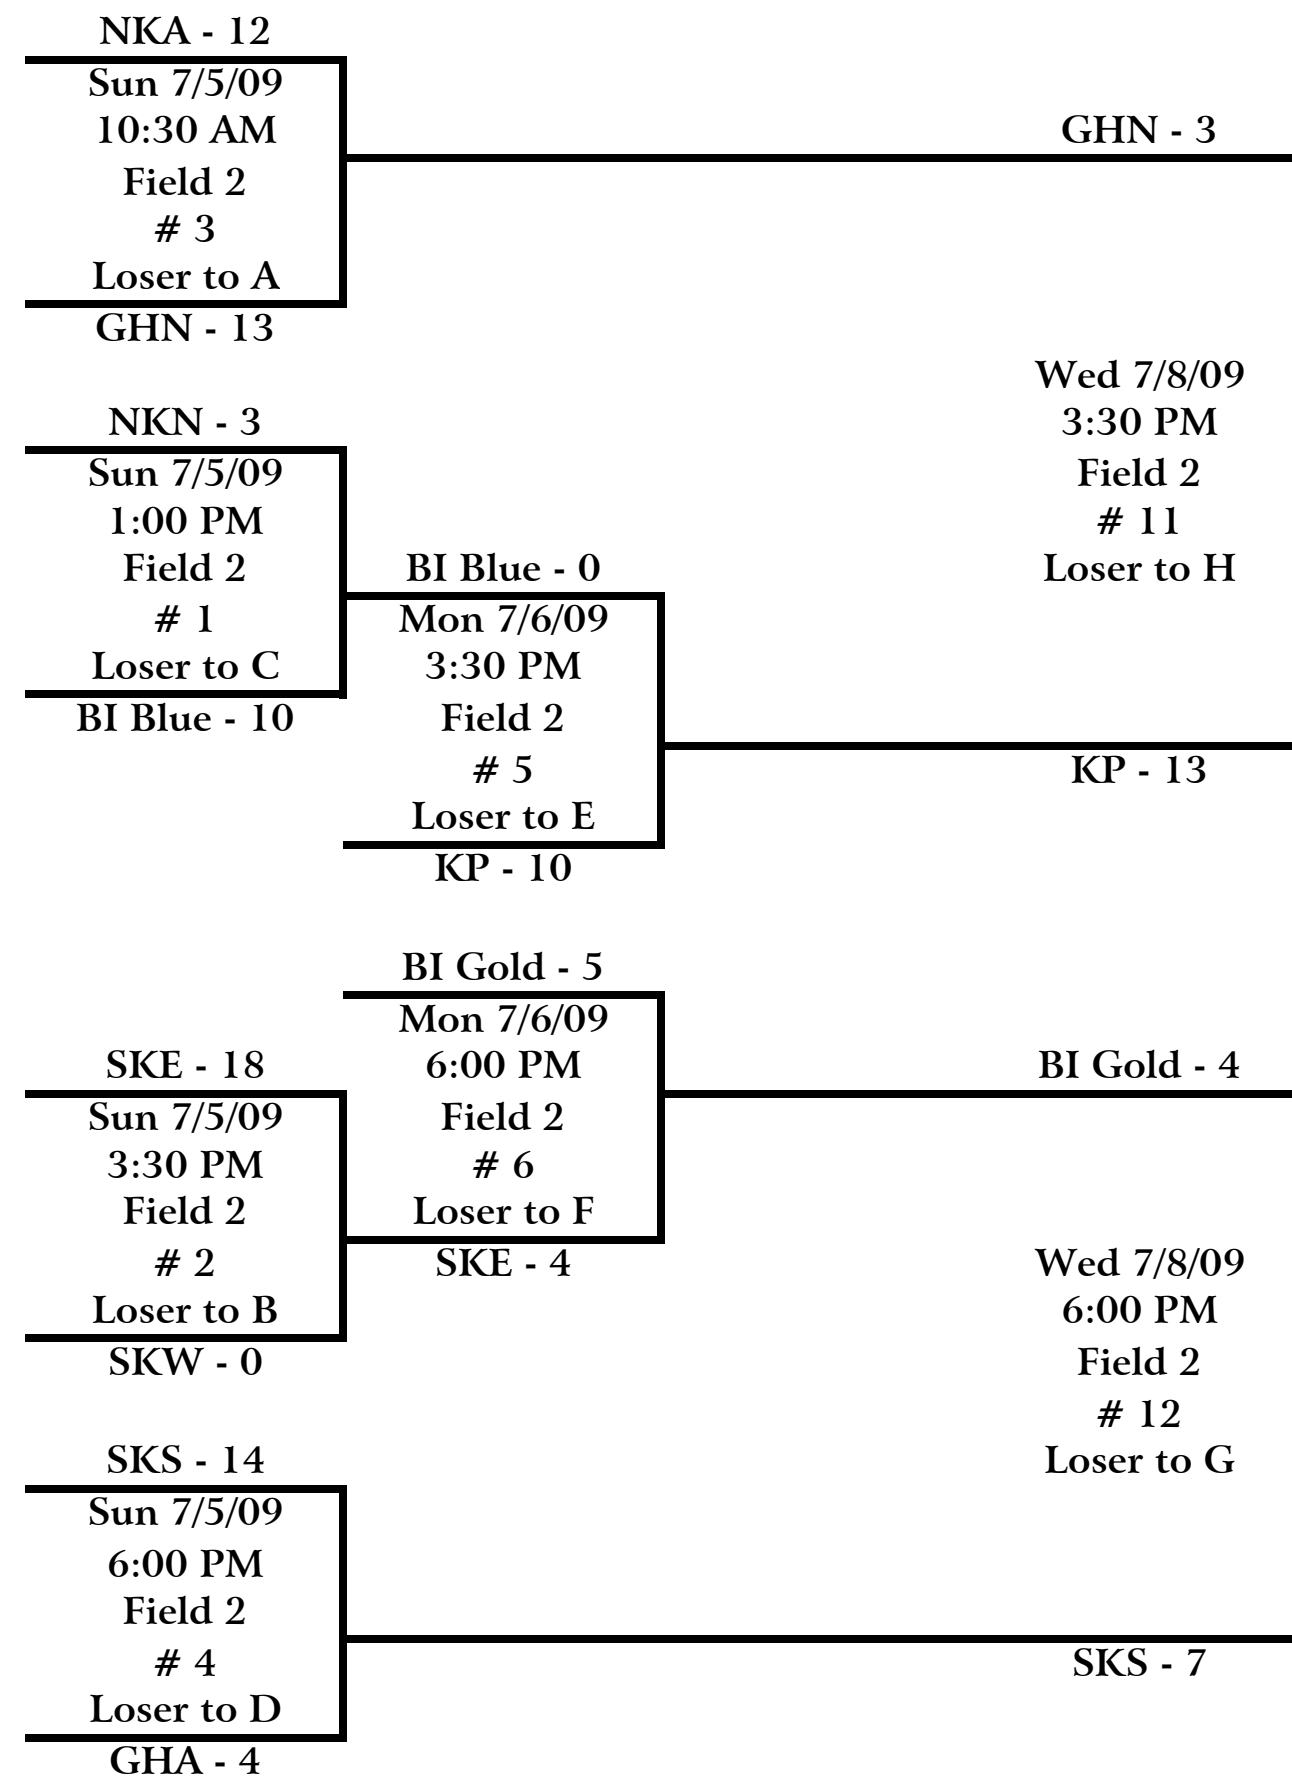

10-11 Yr Baseball

Sun 7/5	Mon 7/6	Tue 7/7	Wed 7/8	Thu 7/9	Fri 7/10	Sat 7/11	Sun 7/12	Mon 7/13	Tue 7/14
------------	------------	------------	------------	------------	-------------	-------------	-------------	-------------	-------------

Host: District 2 and Gig Harbor American & National Little Leagues
 Location: Gig Harbor, Washington
 Field 1 is the National Field
 Field 2 is the American Field

www.WAD2LLB.org

- Leagues**
- BI Blue - Bainbridge Island Blue
 - BI Gold - Bainbridge Island Gold
 - GHA - Gig Harbor American
 - GHN - Gig Harbor National
 - KP - Key Peninsula
 - NKA - North Kitsap American
 - NKN - North Kitsap National
 - SKE - South Kitsap Eastern
 - SKS - South Kitsap Southern
 - SKW - South Kitsap Western